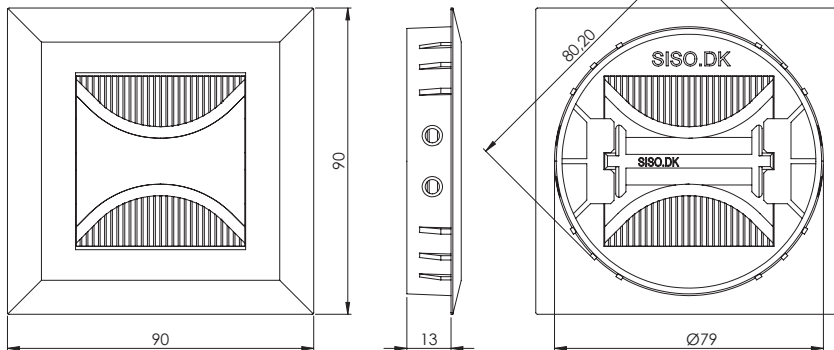

Cherry wood

Oak wood

**ROUND DRILLING FOR SQUARE LOOK !!!!**

**MODEL "BUTTERFLY"**

Material:	Zamak
Top:	90 x 90 mm
Drilling: By CNC	Ø80 x 13 mm
By hand-tool	Ø79 x 13 mm
Chrome plated	# 25.20.460
SS-look	# 25.20.461
Alu look	# 25.20.462
Packing:	100 pcs per export carton