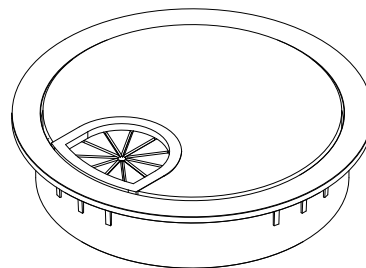

ZAMAK GROMMET, W/RUBBER GRIP

Material:	Zamak and rubber grip	
Finish:	Chrome Plated, SS-look, Alu look	
Finish:	Size:	Item No.:
Chrome Pl.	Ø60 x 13 mm	# 25.20.410
SS-look	Ø60 x 13 mm	# 25.20.411
Alu look	Ø60 x 13 mm	# 25.20.412
Chrome Pl.	Ø80 x 13 mm	# 25.20.415
SS-look	Ø80 x 13 mm	# 25.20.416
Alu look	Ø80 x 13 mm	# 25.20.417

ZAMAK GROMMET, W/BRUSH

Material:	Zamak and brush	
Finish:	Chrome Plated, SS-look, Alu look, White painted RAL 9016, Black painted	
Finish:	Size:	Item No.:
Chrome Pl.	Ø60 x 13 mm	# 25.20.425
SS-look	Ø60 x 13 mm	# 25.20.426
Alu look	Ø60 x 13 mm	# 25.20.427
White	Ø60 x 13 mm	# 25.20.432
Black	Ø60 x 13 mm	# 25.20.434
Chrome Pl.	Ø80 x 13 mm	# 25.20.428
SS-look	Ø80 x 13 mm	# 25.20.429
Alu look	Ø80 x 13 mm	# 25.20.430
White	Ø80 x 13 mm	# 25.20.433
Black	Ø80 x 13 mm	# 25.20.435