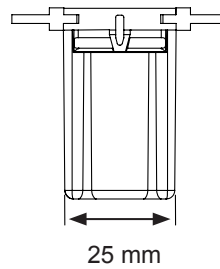

**DESIGN REGISTERED IN
EU & USA**

USB HUB FOR "SOUL" CABLE GROMMET

If you are short of USB plugs on your computer this application is an ideal solution.

With SISO unique plug-in USB hub solution you can increase your access points with 3 extra plugs. Furthermore it gives the end-user an easier and quicker access.

The plug-in hub is available in USB 2,0 & USB 3,0.

Works only together with SISO's cable grommet series "Soul", simply by taking out the existing lid and replacing it with the hub. The grommet can still be used as a classical cable grommet as the hub has brushes on the sides.

Material: Black ABS

Size: 42x 25 x 39 mm (W/D/H)

USB 2,0 with 4 USB slots & 1,5 meter cable.

Item No.: # 25.20.455

USB 3,0 with 4 USB slots & 1,5 meter cable.

Item No.: # 25.20.458

The cable grommet is to be bought separately.

CE & FCC certified