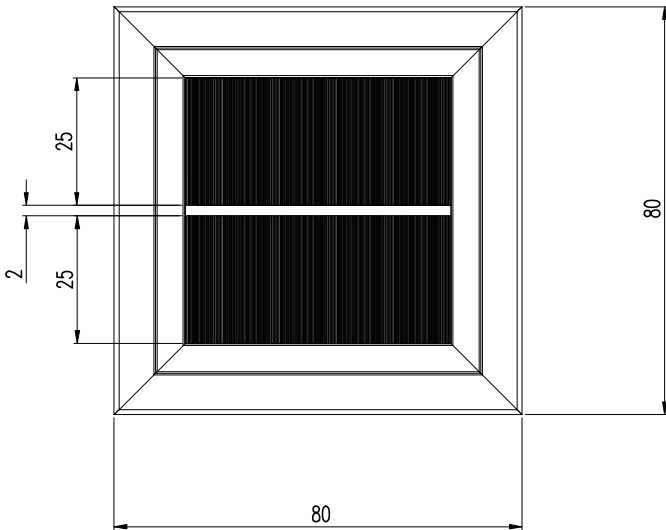

### ALUMINIUM GROMMET "BOMBA"

Aluminium cable grommet w/double brush & no lid.

Material: Aluminium, anodized

Bore size: 68 x 68 x 22,5 mm

Outer size: 80 x 80 x 24 mm

Item No.: 25.20.343