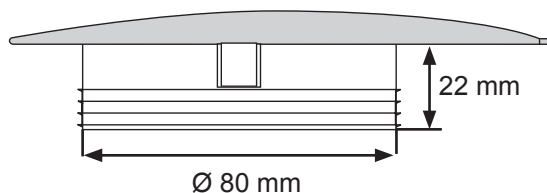

*) These flaps can be broken off to allow larger plugs