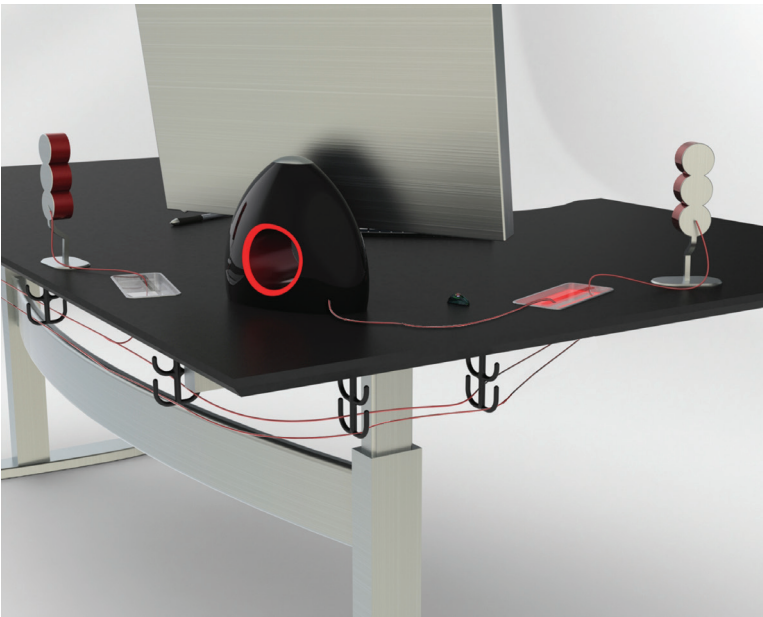

CABLE HOOK

Easy to install and user friendly under desk wire management. Provides a simple yet functional way to keep wires tidy. The hook has a self-tapping thread for wood and needs a 5 mm drilled hole for installation

Material: Nylon, glass reinforced

Colour: Black

Dimensions: Ø6 x 75 x 55 mm

Item. No.: #25.20.510

Packing: 100 Pcs per Poly bag

**DESIGN REGISTERED IN
EU & USA**