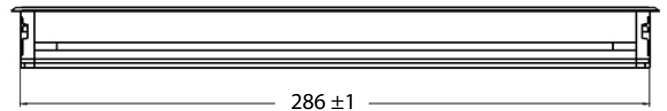

ALUMINIUM SOFT CLOSE GROMMET "PUNTA"

ALUMINIUM SOFT CLOSE GROMMET "PUNTA"

Aluminium cable grommet with integrated soft close damper for smooth/silent closing.

Material:	Aluminium
Bore size:	286 x 108 x 25,5 mm
Outer size:	295 x 117 x 27,5 mm
Finish:	Item No.:
Silver	# 25.20.385
Black	# 25.20.386
White (RAL 9016)	# 25.20.387

POWER BOX FOR "MAMBO" & "PUNTA"

Aluminium power box to be slided onto grommet "Mambo" & "Punta".

W/ 2 x EU Sockets, 2 x USB, 1 x LAN, 1 x HDMI

Material: Aluminium anodized

Item No.: # 25.20.395