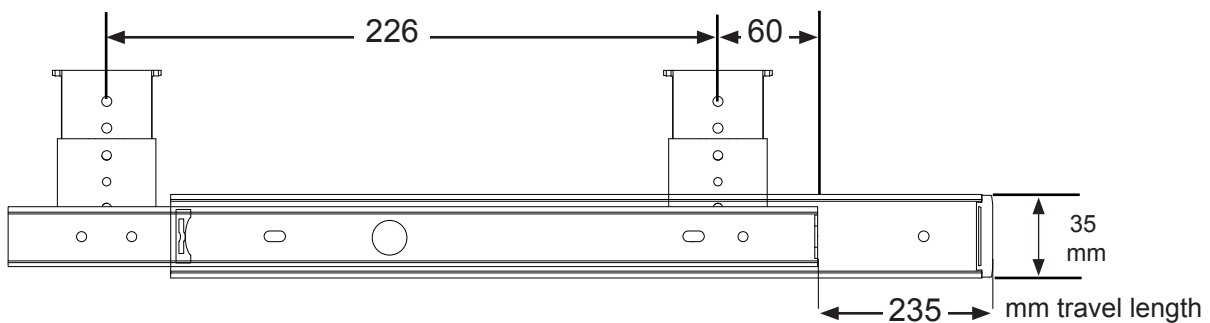

KEYBOARD DRAWER "PROFI"

Features:	Pencil box with lid Holding clamp for keyboards of different sizes Steel ball bearing slide with locking action when closed
Tray size:	530 x 185 x 17 mm (max. keyboard size)
Slide size:	35 X 350 mm
Material:	
Tray:	Grey & black PP
Slides & angles:	Steel, bright zinc plated
Fixation:	Under desk top by means of angled mounting brackets with 3 height positions Chipboard screws Ø4 mm supplied on request
Item No.:	25.23.185