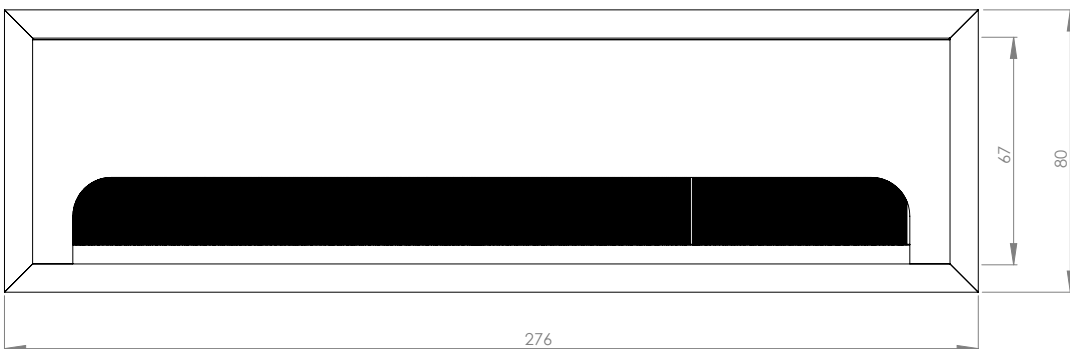

Size: 80 x 276 x 23 mm:  
 Silver anodized # 25.20.345  
 Black anodized # 25.20.346