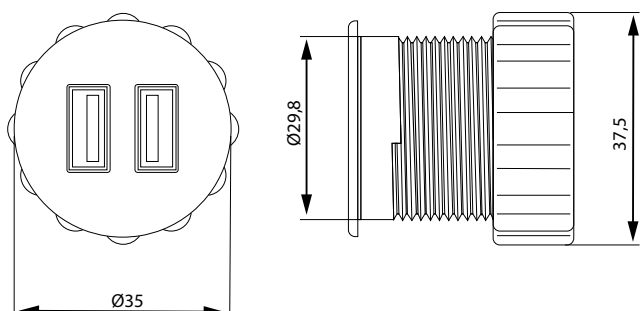

DOUBLE USB CHARGER "ROUND"

Can be used for charging your phone etc.

Material:	ABS plastic
Size:	Ø35 x 35 mm
Max panel thickness:	26 mm
Drill hole:	Ø30 mm

1 set consists of:
2 USB charger ports (5V2A)
1 Euro plug (adapter)
1 USB cable – 1,5 mtr.

Colour:	Item No.:
Black	# 25.20.483
White	# 25.20.484
Silver	# 25.20.485