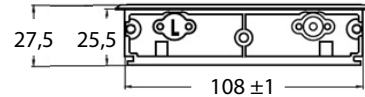

ALUMINIUM SOFT CLOSE GROMMET "PUNTA"

ALUMINIUM SOFT CLOSE GROMMET "PUNTA"

Aluminium cable grommet with integrated soft close damper for smooth/silent closing.

Material:	Aluminium
Bore size:	286 x 108 x 25,5 mm
Outer size:	295 x 117 x 27,5 mm
Finish:	Item No.:
Silver	# 25.20.385
Black	# 25.20.386
White (RAL 9016)	# 25.20.387

POWER BOX FOR "MAMBO" & "PUNTA"

Aluminium power box to be slided onto grommet "Mambo" & "Punta".

W/ 2 x EU Sockets, 2 x USB, 1 x LAN, 1 x HDMI

Material: Aluminium anodized

Item No.: # 25.20.395