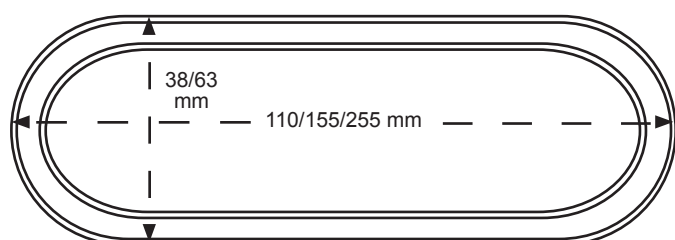

"SALSA" CABLE GROMMET

The "SALSA" cable grommet is different in shape, material and design compared to the traditional round grommets. With its oval shape and lids in brushed stainless steel, the grommets not only offer functionality but also a unique timeless design that enhances the furniture.

The "SALSA" is available in 3 sizes: Small, Medium and Large.

"SALSA" CABLE GROMMET

Model "Small"

Bore size: Oval 32 mm x 105 mm Depth: 15 mm
Outer size: Oval 38 mm x 110 mm Depth: 16 mm

Plastic insert available in black, silver & alu colour:
Lids: Brushed stainless steel

Item No.: # 25.20.310 + 320

Model "Medium"

Bore size: Oval 57 mm x 149 mm Depth: 15 mm
Outer size: Oval 63 mm x 155 mm Depth: 16 mm

Plastic insert available in black colour. Other colours on request.
Lids: Brushed stainless steel

Item No.: # 25.20.314 + 321

Model "Large"

Bore size: Oval 57 mm x 249 mm Depth: 15 mm
Outer size: Oval 63 mm x 255 mm Depth: 16 mm

Plastic insert available in black colour. Other colours on request.
Lids: Brushed stainless steel

Item No.: # 25.20.316

CNC-cutting requested !

Design by Jesper Møller Hansen

**DESIGN REGISTERED IN
EU & USA**