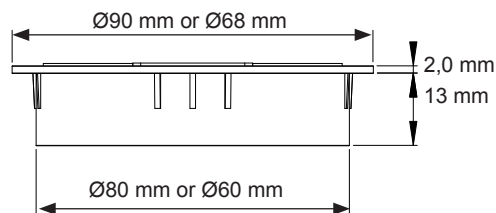

ZAMAK GROMMET, W/RUBBER GRIP

Material:	Zamak and rubber grip	
Finish:	Chrome Plated, SS-look, Alu look	
Finish:	Size:	Item No.:
Chrome Pl.	Ø60 x 13 mm	# 25.20.410
SS-look	Ø60 x 13 mm	# 25.20.411
Alu look	Ø60 x 13 mm	# 25.20.412
Chrome Pl.	Ø80 x 13 mm	# 25.20.415
SS-look	Ø80 x 13 mm	# 25.20.416
Alu look	Ø80 x 13 mm	# 25.20.417

ZAMAK GROMMET, W/BRUSH

Material:	Zamak and brush	
Finish:	Chrome Plated, SS-look, Alu look, White painted RAL 9016, Black painted	
Finish:	Size:	Item No.:
Chrome Pl.	Ø60 x 13 mm	# 25.20.425
SS-look	Ø60 x 13 mm	# 25.20.426
Alu look	Ø60 x 13 mm	# 25.20.427
White	Ø60 x 13 mm	# 25.20.432
Black	Ø60 x 13 mm	# 25.20.434
Chrome Pl.	Ø80 x 13 mm	# 25.20.428
SS-look	Ø80 x 13 mm	# 25.20.429
Alu look	Ø80 x 13 mm	# 25.20.430
White	Ø80 x 13 mm	# 25.20.433
Black	Ø80 x 13 mm	# 25.20.435