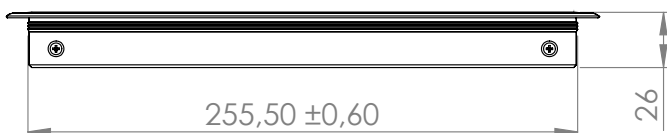

ALUMINIUM GROMMET "JIVE"

ALUMINIUM GROMMET "JIVE"

Aluminium cable grommet w/bumper strip for sound reduction. With double lid. With Ø4,5 mm screw holes if fixing to the table top is needed.

Material: Aluminium, anodized.

Bore size: 256 x 120 x 23,5 mm

Outer size: 276 x 140 x 26 mm

Item No.: 25.20.370

Packing: 80 pcs