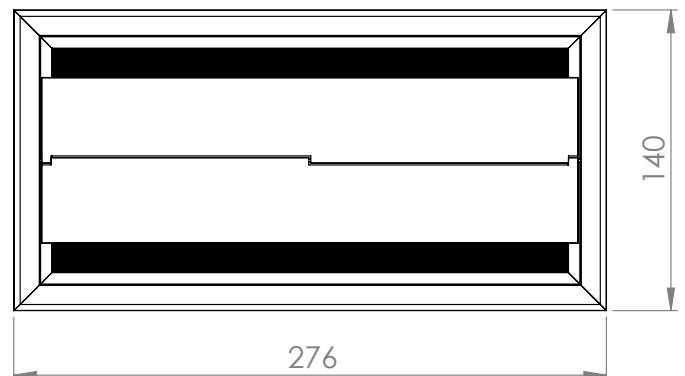

ALUMINIUM GROMMET "JIVE"

ALUMINIUM GROMMET "JIVE"

Aluminium cable grommet w/bumper strip for sound reduction. With double lid. With Ø4,5 mm screw holes if fixing to the table top is needed.

Material: Aluminium, anodized.

Bore size: 256 x 120 x 23,5 mm

Outer size: 276 x 140 x 26 mm

Item No.: 25.20.370

Packing: 80 pcs