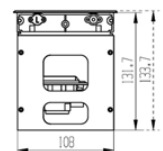

ABS SOFT CLOSE GROMMET "MAMBO"

- high quality furniture fittings

ABS SOFT CLOSE GROMMET "MAMBO"

ABS cable grommet with integrated soft close damper for smooth/silent closing.

Material: Frame: ABS
Lid: Aluminium

Bore size: 286 x 110 x 24,5 mm
Outer size: 300 x 120 x 27,5 mm

Item No.:
Silver # 25.20.380
Black # 25.20.381
White (RAL 9016) # 25.20.382

POWER BOX FOR "MAMBO" & "PUNTA"

Aluminium power box to be slid onto grommet "Mambo" & "Punta".

W/ 2 x EU Sockets, 2 x USB, 1 x LAN, 1 x HDMI

Material: Aluminium anodized

Item No.: # 25.20.395