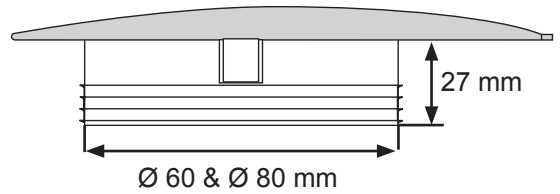

"CHA-CHA" PLASTIC CABLE GROMMET