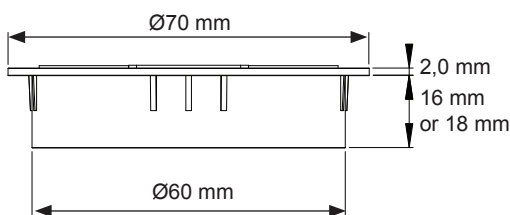

Ø60 mm w/brush

Ø80 mm w/brush

Ø85 mm w/brush

**PLASTIC GROMMET W/RUBBER GRIP**

Material:	Plastic	
Finish:	Size:	Item No.:
Chrome Pl.	Ø60 x 16 mm	# 25.20.420
Alu look	Ø60 x 16 mm	# 25.20.421
Packing:	200 Pcs per export carton	