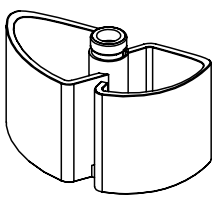

WIRE GUIDE "OVAL"

Connector

WIRE GUIDE "OVAL"

Wire cable manager "Oval" is a classic cable management system for both home and professional use.

Material: Plastic, silver colour
Size: 790mm length
Colour: Silver
Packing: Chain of 790mm packing in polybag

Item No.: # 25.20.751 Package without Sinker
25.20.749 Sinker