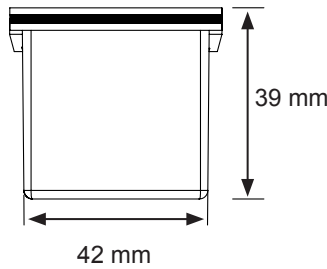

**DESIGN REGISTERED IN
EU & USA**

USB HUB FOR "SOUL" CABLE GROMMET

If you are short of USB plugs on your computer this application is an ideal solution.

With SISO unique plug-in USB hub solution you can increase your access points with 3 extra plugs. Furthermore it gives the end-user an easier and quicker access.

The plug-in hub is available in USB 2,0 & USB 3,0.

Works only together with SISO's cable grommet series "Soul", simply by taking out the existing lid and replacing it with the hub. The grommet can still be used as a classical cable grommet as the hub has brushes on the sides.

Material: Black ABS

Size: 42x 25 x 39 mm (W/D/H)

USB 2,0 with 4 USB slots & 1,5 meter cable.

Item No.: # 25.20.455

USB 3,0 with 4 USB slots & 1,5 meter cable.

Item No.: # 25.20.458

The cable grommet is to be bought separately.

CE & FCC certified