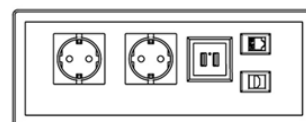

ABS SOFT CLOSE GROMMET "MAMBO"

- high quality furniture fittings

ABS SOFT CLOSE GROMMET "MAMBO"

ABS cable grommet with integrated soft close damper for smooth/silent closing.

Material: Frame: ABS
Lid: Aluminium

Bore size: 286 x 110 x 24,5 mm
Outer size: 300 x 120 x 27,5 mm

Item No.:
Silver # 25.20.380
Black # 25.20.381
White (RAL 9016) # 25.20.382

POWER BOX FOR "MAMBO" & "PUNTA"

Aluminium power box to be slid onto grommet "Mambo" & "Punta".

W/ 2 x EU Sockets, 2 x USB, 1 x LAN, 1 x HDMI

Material: Aluminium anodized

Item No.: # 25.20.395