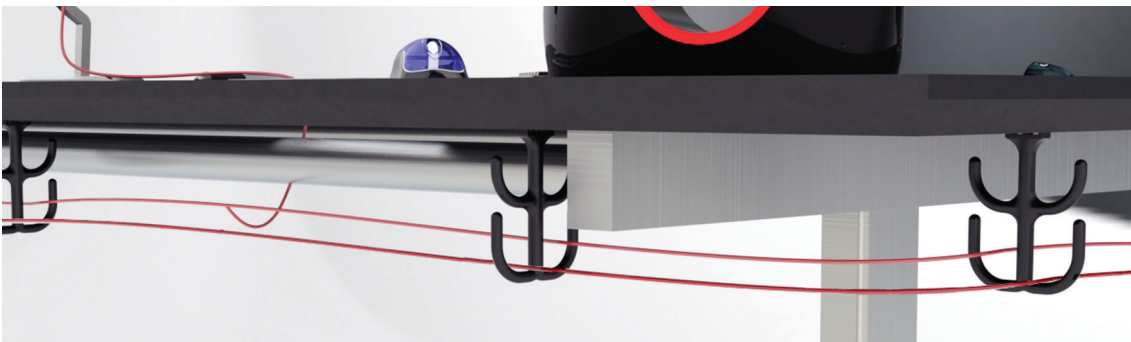

CABLE HOOK

Easy to install and user friendly under desk wire management. Provides a simple yet functional way to keep wires tidy. The hook has a self-tapping thread for wood and needs a 5 mm drilled hole for installation

Material: Nylon, glass reinforced

Colour: Black

Dimensions: Ø6 x 75 x 55 mm

Item. No.: #25.20.510

Packing: 100 Pcs per Poly bag

**DESIGN REGISTERED IN
EU & USA**