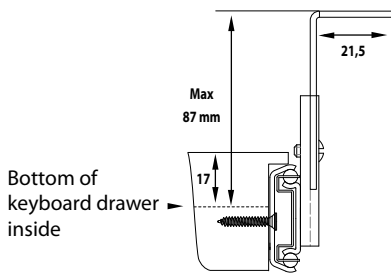

KEYBOARD DRAWER "PROFI W/MOUSE PAD"

KEYBOARD DRAWER "PROFI W/MOUSE PAD"

Features: Pencil box with lid and right hand mouse pad
Holding clamp for keyboards of different sizes
Steel ball bearing slide with locking action when closed

Tray size: 530 x 185 x 17 mm
(max. keyboard size)

Slide size: 35 X 350 mm

Material:
Tray: Black PP
Mouse pad: Black PP with black soft fabric
Slides & angles: Steel, black zinc plated

Fixation: Under desk top by means of angled mounting brackets with 4 height positions
Chipboard screws $\varnothing$ 4 mm supplied on request

Item No.: 25.23.182