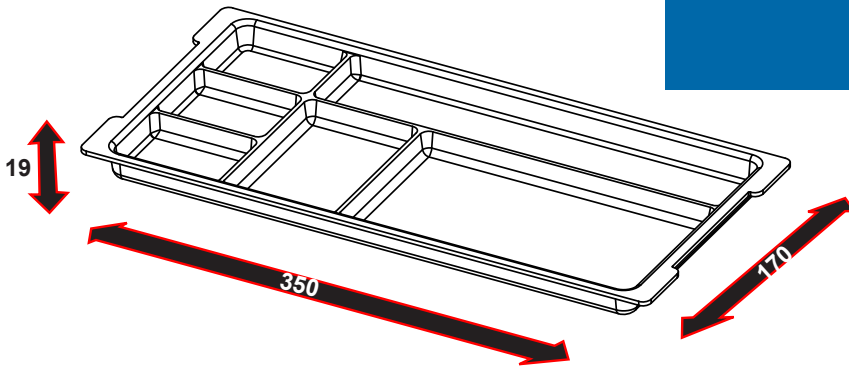

PENCIL TRAY #431

Application:	Plastic pencil tray with 12,5 mm flange
Overall size:	170 (W) x 350 (L) x 19 (D) mm
Inlay size:	159 (W) x 325 (L) x 15 (D) mm
Material:	Black PP, plain
Item No.:	# 25.31.120

PENCIL TRAY #806

Application:	Plastic pencil tray without flange
Overall size:	140 (W) x 302 (L) x 19 (D) mm
Material:	Black PP, sparkled
Item No.:	# 25.31.080