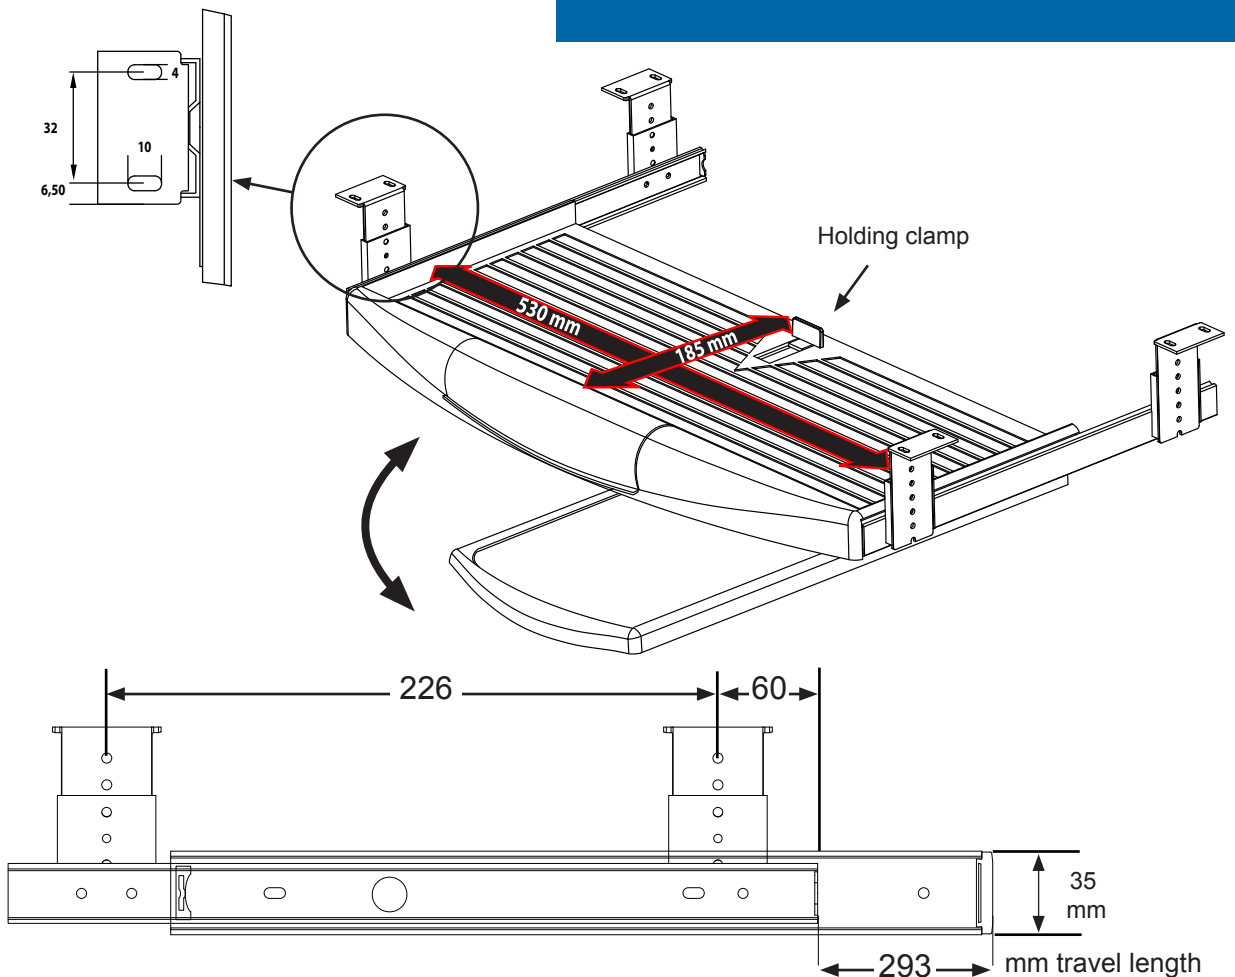

KEYBOARD DRAWER "PROFI W/MOUSE PAD"

KEYBOARD DRAWER "PROFI W/MOUSE PAD"

Features: Pencil box with lid and right hand mouse pad
Holding clamp for keyboards of different sizes
Steel ball bearing slide with locking action when closed

Tray size: 530 x 185 x 17 mm
(max. keyboard size)

Slide size: 35 X 350 mm

Material:
Tray: Black PP
Mouse pad: Black PP with black soft fabric
Slides & angles: Steel, black zinc plated

Fixation: Under desk top by means of angled mounting brackets with 4 height positions
Chipboard screws $\varnothing$ 4 mm supplied on request

Item No.: 25.23.182