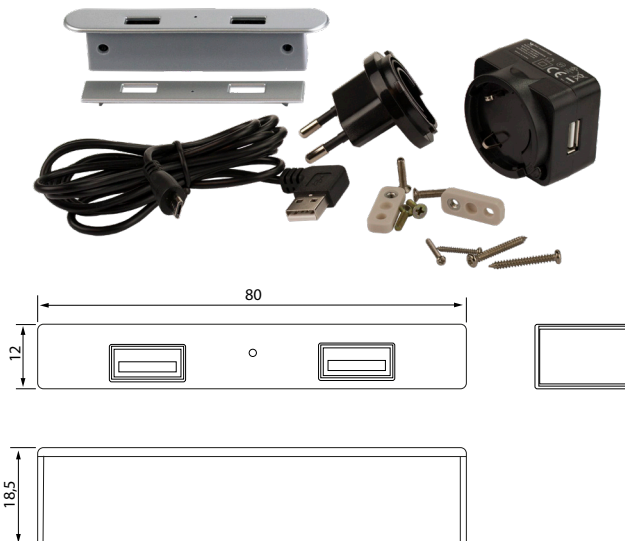

DOUBLE USB CHARGER "RECTANGULAR"

Can be used for charging your phone, tablet etc.
May be fixed into or under the panel

Material: ABS plastic
Size: 80 x 18 x 12 mm

1 set consists of:
2 USB charger ports (5V2A)
1 Euro plug (adapter)
1 USB cable – 1,5 mtr.

Colour:	Item No.:
Black	# 25.20.480
White	# 25.20.481
Silver	# 25.20.482