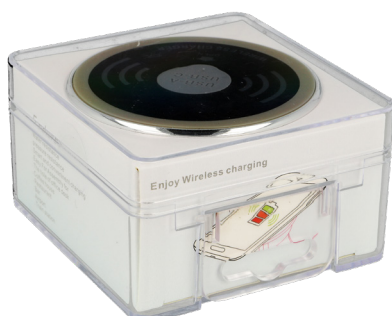

WIRELESS CHARGER GROMMET WITH USB PLUGS

SISO wireless Smartphone charger by use of QI technology. The wireless charger grommet allows all QI-capable mobile devices to be charged. If your mobile device is not QI-capable you may charge by use of the USB-A & USB-C ports.

Ideal for hotels, restaurants, lounges and offices.

Material: ABS – Black/Grey/Chrome

Size:
Body: Ø 60 x 16 mm
Cover plate Ø 69 x 2 mm

1 unit consists of:
1 x Wireless charger grommet
1 x 1,1 meter cable w/USB plug

No power plug included.
Min. requirement for charger plug:
USB 5V/3A

Item No.: # 25.22.707

Attention: Not suitable for charging via PC USB Port