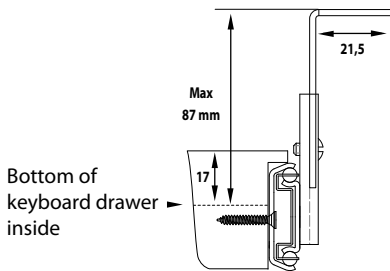

KEYBOARD DRAWER "PROFI"

Features:	Pencil box with lid Holding clamp for keyboards of different sizes Steel ball bearing slide with locking action when closed
Tray size:	530 x 185 x 17 mm (max. keyboard size)
Slide size:	35 X 350 mm
Material:	
Tray:	Grey & black PP
Slides & angles:	Steel, bright zinc plated
Fixation:	Under desk top by means of angled mounting brackets with 3 height positions Chipboard screws Ø4 mm supplied on request
Item No.:	25.23.185