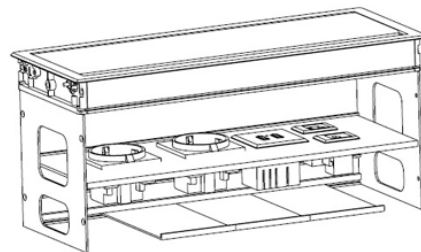

ALUMINIUM SOFT CLOSE GROMMET "PUNTA"

ALUMINIUM SOFT CLOSE GROMMET "PUNTA"

Aluminium cable grommet with integrated soft close damper for smooth/silent closing.

Material:	Aluminium
Bore size:	286 x 108 x 25,5 mm
Outer size:	295 x 117 x 27,5 mm
Finish:	Item No.:
Silver	# 25.20.385
Black	# 25.20.386
White (RAL 9016)	# 25.20.387

POWER BOX FOR "MAMBO" & "PUNTA"

Aluminium power box to be slided onto grommet "Mambo" & "Punta".

W/ 2 x EU Sockets, 2 x USB, 1 x LAN, 1 x HDMI

Material: Aluminium anodized

Item No.: # 25.20.395