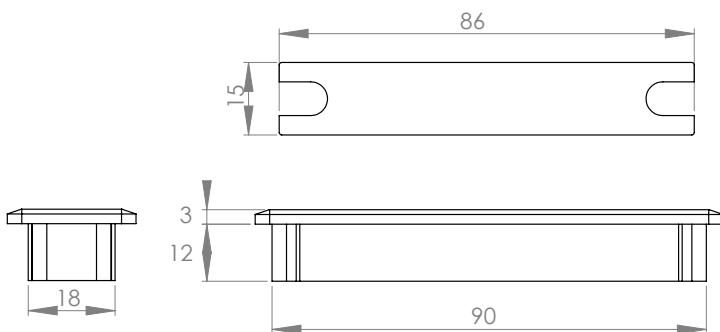

Rectangular plastic cable grommet with lid. 2 parts	
Material:	Plastic, dark grey
Size:	90 x 18 x 12 mm
Item No.:	#25.20.044
Packing:	500 Pcs per export carton