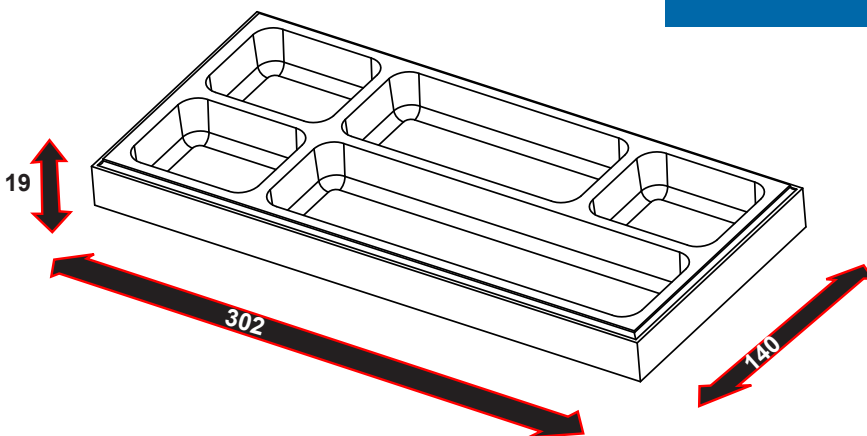

Application:	Plastic pencil tray without flange
Overall size:	140 (W) x 302 (L) x 19 (D) mm
Material:	Black PP, sparkled
Item No.:	# 25.31.080