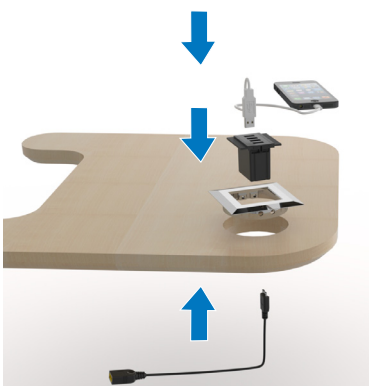

USB HUB FOR "SOUL" CABLE GROMMET

- high quality furniture fittings

**NO CHARGING.
ONLY DATA TRANSMISSION!**

**DESIGN REGISTERED IN
EU & USA**

USB HUB FOR "SOUL" CABLE GROMMET

If you are short of USB plugs on your computer this application is an ideal solution.

With SISO unique plug-in USB hub solution you can increase your access points with 3 extra plugs. Furthermore it gives the end-user an easier and quicker access.

The plug-in hub is available in USB 2,0 & USB 3,0.

Works only together with SISO's cable grommet series "Soul", simply by taking out the existing lid and replacing it with the hub. The grommet can still be used as a classical cable grommet as the hub has brushes on the sides.

Material: Black ABS

Size: 42x 25 x 39 mm (W/D/H)

USB 2,0 with 4 USB slots & 1,5 meter cable.

Item No.: # 25.20.455

USB 3,0 with 4 USB slots & 1,5 meter cable.

Item No.: # 25.20.458

The cable grommet is to be bought separately.

CE & FCC certified