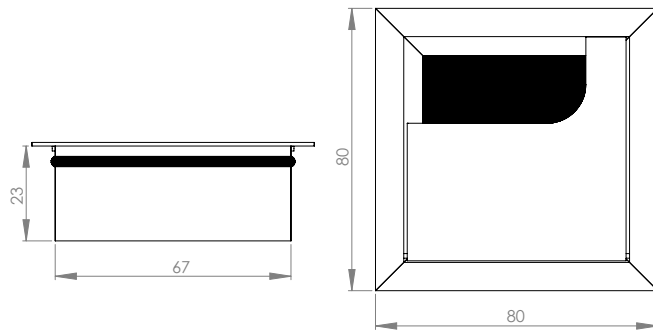

Size: 80 x 276 x 23 mm:  
 Silver anodized # 25.20.345  
 Black anodized # 25.20.346