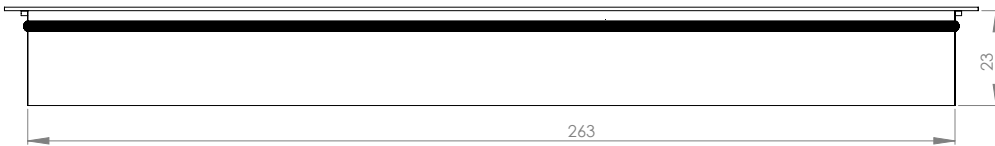

ALUMINIUM GROMMET "RUMBA"

ALUMINIUM GROMMET "RUMBA"

Aluminium cable grommet with lid and brush.

Material: Aluminium silver or black anodized

Item No.:

Size: 80 x 80 x 23 mm:
Silver anodized # 25.20.340
Black anodized # 25.20.341

Size: 80 x 276 x 23 mm:
Silver anodized # 25.20.345
Black anodized # 25.20.346