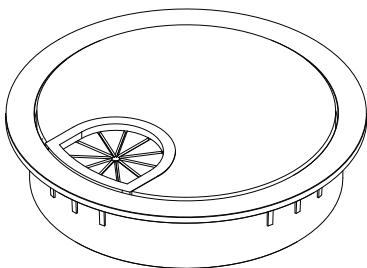

Ø60 mm w/brush

Ø80 mm w/brush

Ø85 mm w/brush

**PLASTIC GROMMET W/RUBBER GRIP**

Material:	Plastic	
Finish:	Size:	Item No.:
Chrome Pl.	Ø60 x 16 mm	# 25.20.420
Alu look	Ø60 x 16 mm	# 25.20.421
Packing:	200 Pcs per export carton	