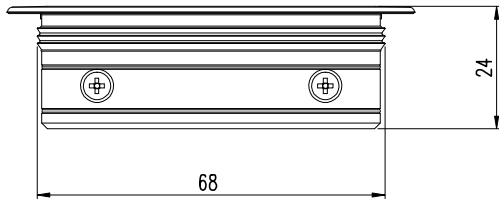

### ALUMINIUM GROMMET "BOMBA"

Aluminium cable grommet w/double brush & no lid.

Material: Aluminium, anodized

Bore size: 68 x 68 x 22,5 mm

Outer size: 80 x 80 x 24 mm

Item No.: 25.20.343