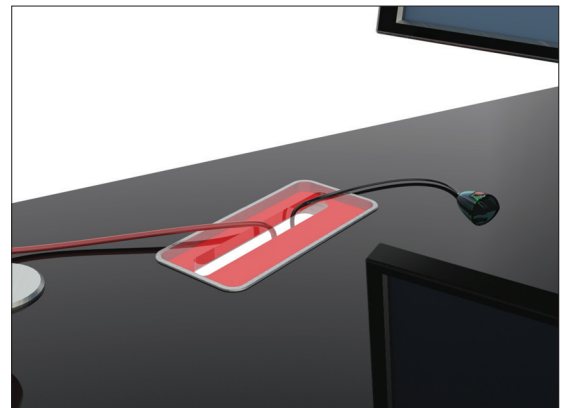

"WIRE-POD" CABLE GROMMET

- high quality furniture fittings

The "WIRE-POD" cable grommet is a combination of aluminium and acrylic. It is available in 3 sizes, 69,5 x 69, 5 mm, 69,5 x 154,5 mm and 69,5 x 304,5 mm and 3 colours, aluminium anodized, aluminium black anodized and white powder painted.

The acrylic plates are available as standard in 3 different designs, CROSS, SLOT & ART and 4 different colours, white, black, green and red.

The whole concept behind the "WIRE-POD" is that the acrylic plates can be customized according to the wishes of the customer. Colour and design is up to the customer's imagination.

CNC-cutting is necessary.

Design by Jesper Møller Hansen

Large, Alu. Black anodised
69,5 x 304,5 x 26 mm