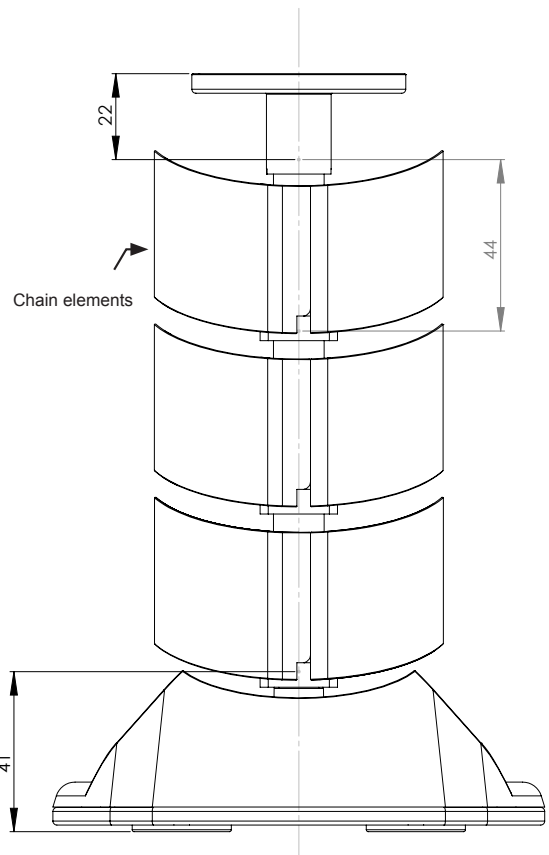

WIRE GUIDE "OVAL"

WIRE GUIDE "OVAL"

Wire cable manager "Oval" is a classic cable management system for both home and professional use.

Material: Plastic, silver colour
Size: 790mm length
Colour: Silver
Packing: Chain of 790mm packing in polybag

Item No.: # 25.20.751 Package without Sinker
25.20.749 Sinker