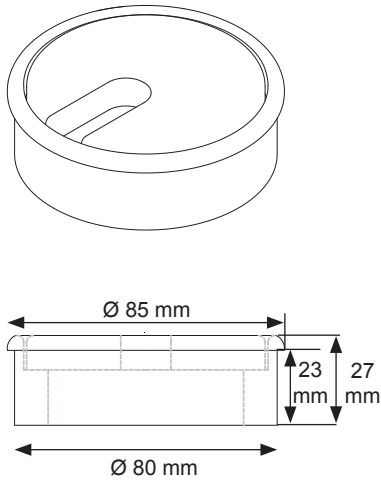

Bore Size:	Outer size:	Item No.:
300 x 138 x 26 mm	308,5 x 144 x 28 mm	# 25.20.362
400 x 138 x 26 mm	408,5 x 144 x 28 mm	# 25.20.363
600 x 138 x 26 mm	608,5 x 144 x 28 mm	# 25.20.364

## WOODEN GROMMET, CLEAR LAQUER

Material:	Wood	
Size:	Ø80 x 23 mm	
	Maple wood	#25.20.400
	Beech wood	#25.20.403
	Oak wood	#25.20.405
	Cherry wood	#25.20.408
Packing:	20 Pcs per export carton	