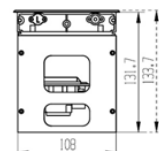

ALUMINIUM SOFT CLOSE GROMMET "PUNTA"

ALUMINIUM SOFT CLOSE GROMMET "PUNTA"

Aluminium cable grommet with integrated soft close damper for smooth/silent closing.

Material:	Aluminium
Bore size:	286 x 108 x 25,5 mm
Outer size:	295 x 117 x 27,5 mm
Finish:	Item No.:
Silver	# 25.20.385
Black	# 25.20.386
White (RAL 9016)	# 25.20.387

POWER BOX FOR "MAMBO" & "PUNTA"

Aluminium power box to be slided onto grommet "Mambo" & "Punta".

W/ 2 x EU Sockets, 2 x USB, 1 x LAN, 1 x HDMI

Material: Aluminium anodized

Item No.: # 25.20.395