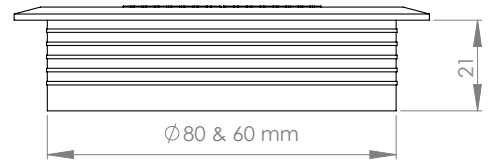

W/SPRING LID

PLASTIC CABLE GROMMETS Ø 60 mm W/ SPRING LID

Material:	Plastic	
Colour:	Size:	Item No.:
White	Ø60 x 21 mm	# 25.20.060
Light grey	Ø60 x 21 mm	# 25.20.061
Brown	Ø60 x 21 mm	# 25.20.062
Black	Ø60 x 21 mm	# 25.20.063
Packing:	400 Pcs per export carton	

Light grey