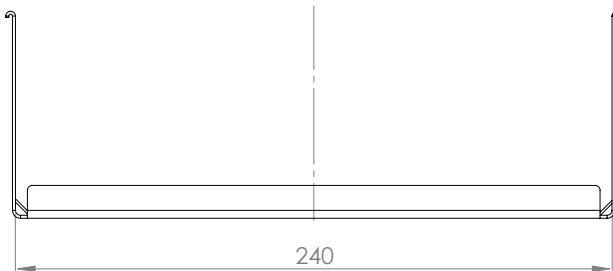

**POWER PLUG TRAY
F/ “FORRO” CABLE GROMMET**

To be used when you want your standard power plug close to your working station. Fits only SISO cable grommet “Forro”.

No screws or tools needed. Just click the tray flaps into the groove in the grommet.

Fix the power plug to the tray by use of velcro strips.

Material: Steel – Black Oxydized

Size: Outer measurements: 83 x 242 x 80 mm (H/L/W)
Inner measurements: 82 x 240 x 77 mm (H/L/W)

Item No.: 25.20.344

Packing: 1 pce pr. box (Incl. 3 pieces of velcro strips. Power plug not included).