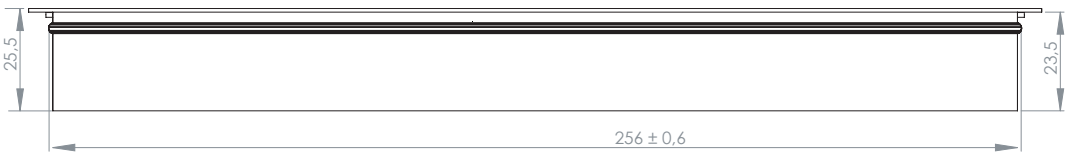

ALUMINIUM GROMMET "FORRO"

ALUMINIUM GROMMET "FORRO"

Aluminium cable grommet w/bumper strip & felt for sound reduction. With Ø4,5 mm screw holes if fixing to the table top is needed.

Material: Aluminium, anodized.

Bore size: 256 x 100 x 23,5 mm

Outer size: 276 x 120 x 25,5 mm

Item No.: 25.20.349

Packing: 40 pcs