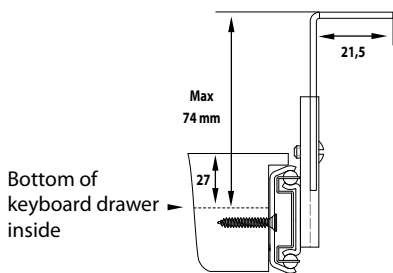

## KEYBOARD DRAWER #444

Features:	Pencil and clip holder Steel ball bearing slide with locking action when open & closed
Tray size:	520 x 245 x 27 mm (max. keyboard size)
Slide size:	35 X 350 mm
Material:	Tray: Grey or black PP Slides & angles: Steel, bright or black zinc plated
Fixation:	Under desk top by means of angled mounting brackets with 3 height positions Chipboard screws $\varnothing$ 4 mm supplied on request
Item No.:	# 25.23.180 Grey tray # 25.23.181 Black tray