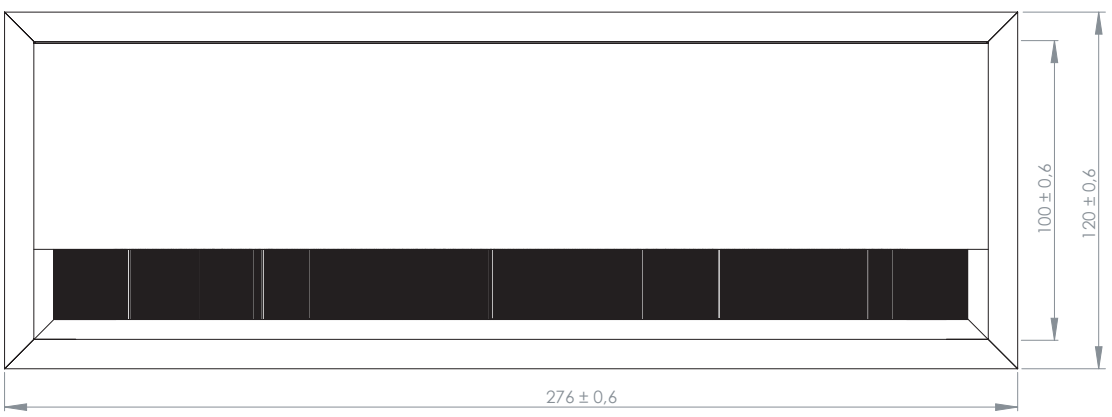

ALUMINIUM GROMMET "FORRO"

ALUMINIUM GROMMET "FORRO"

Aluminium cable grommet w/bumper strip & felt for sound reduction. With Ø4,5 mm screw holes if fixing to the table top is needed.

Material: Aluminium, anodized.

Bore size: 256 x 100 x 23,5 mm

Outer size: 276 x 120 x 25,5 mm

Item No.: 25.20.349

Packing: 40 pcs