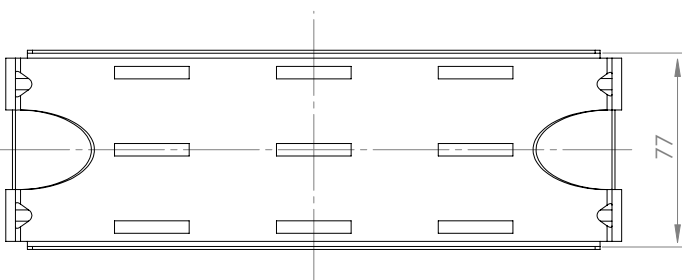

**POWER PLUG TRAY
F/ “FORRO” CABLE GROMMET**

To be used when you want your standard power plug close to your working station. Fits only SISO cable grommet “Forro”.

No screws or tools needed. Just click the tray flaps into the groove in the grommet.

Fix the power plug to the tray by use of velcro strips.

Material: Steel – Black Oxydized

Size: Outer measurements: 83 x 242 x 80 mm (H/L/W)
Inner measurements: 82 x 240 x 77 mm (H/L/W)

Item No.: 25.20.344

Packing: 1 pce pr. box (Incl. 3 pieces of velcro strips. Power plug not included).