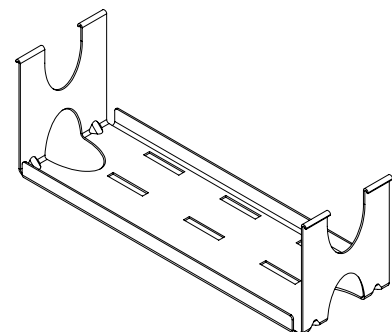

**POWER PLUG TRAY
F/ “FORRO” CABLE GROMMET**

To be used when you want your standard power plug close to your working station. Fits only SISO cable grommet “Forro”.

No screws or tools needed. Just click the tray flaps into the groove in the grommet.

Fix the power plug to the tray by use of velcro strips.

Material: Steel – Black Oxydized

Size: Outer measurements: 83 x 242 x 80 mm (H/L/W)
Inner measurements: 82 x 240 x 77 mm (H/L/W)

Item No.: 25.20.344

Packing: 1 pce pr. box (Incl. 3 pieces of velcro strips. Power plug not included).