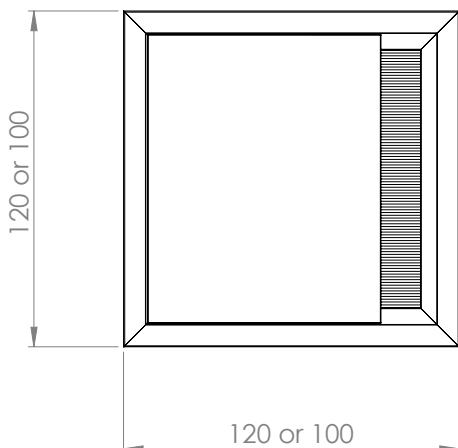

Item No.: # 25.20.347

Bore Size: 87,5 x 87,5 x 23 mm

Outer size: 100 x 100 x 24 mm

Item No.: # 25.20.350

Damping bumper