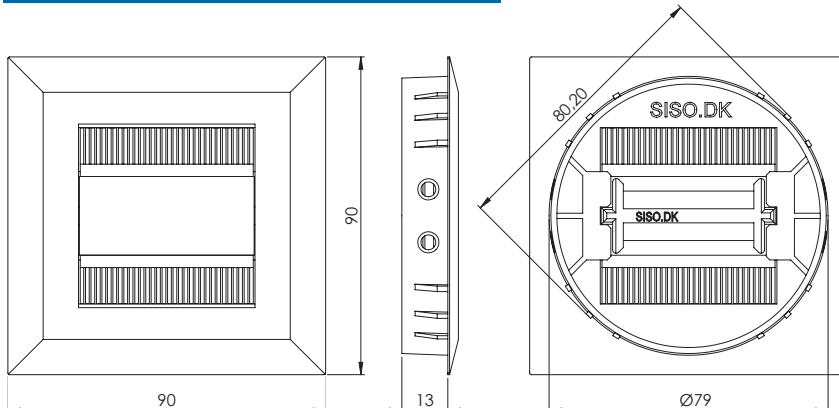

ROUND DRILLING FOR SQUARE LOOK !!!!

MODEL "BUTTERFLY"

Material:	Zamak
Top:	90 x 90 mm
Drilling: By CNC	Ø80 x 13 mm
By hand-tool	Ø79 x 13 mm
Chrome plated	# 25.20.460
SS-look	# 25.20.461
Alu look	# 25.20.462
Packing:	100 pcs per export carton

**DESIGN REGISTERED IN
EU & USA**

MODEL "RECTANGULAR"

Material:	Zamak
Top:	90 x 90 mm
Drilling: By CNC	Ø80 x 13 mm
By hand-tool	Ø79 x 13 mm
Chrome plated	# 25.20.465
SS-look	# 25.20.466
Alu look	# 25.20.467
Packing:	100 pcs per export carton