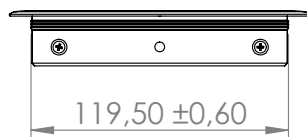

ALUMINIUM GROMMET "JIVE"

ALUMINIUM GROMMET "JIVE"

Aluminium cable grommet w/bumper strip for sound reduction. With double lid. With Ø4,5 mm screw holes if fixing to the table top is needed.

Material: Aluminium, anodized.

Bore size: 256 x 120 x 23,5 mm

Outer size: 276 x 140 x 26 mm

Item No.: 25.20.370

Packing: 80 pcs