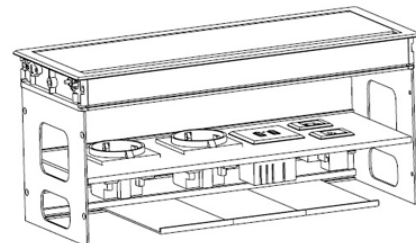

ABS SOFT CLOSE GROMMET "MAMBO"

ABS cable grommet with integrated soft close damper for smooth/silent closing.

Material: Frame: ABS
Lid: Aluminium

Bore size: 286 x 110 x 24,5 mm
Outer size: 300 x 120 x 27,5 mm

Item No.:
Silver # 25.20.380
Black # 25.20.381
White (RAL 9016) # 25.20.382