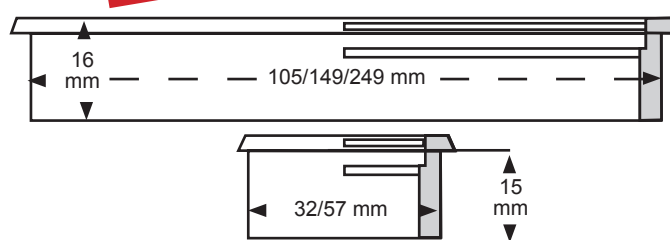

"SALSA" CABLE GROMMET

The "SALSA" cable grommet is different in shape, material and design compared to the traditional round grommets. With its oval shape and lids in brushed stainless steel, the grommets not only offer functionality but also a unique timeless design that enhances the furniture.

The "SALSA" is available in 3 sizes: Small, Medium and Large.

"SALSA" CABLE GROMMET

Model "Small"

Bore size: Oval 32 mm x 105 mm Depth: 15 mm
Outer size: Oval 38 mm x 110 mm Depth: 16 mm

Plastic insert available in black, silver & alu colour:
Lids: Brushed stainless steel

Item No.: # 25.20.310 + 320

Model "Medium"

Bore size: Oval 57 mm x 149 mm Depth: 15 mm
Outer size: Oval 63 mm x 155 mm Depth: 16 mm

Plastic insert available in black colour. Other colours on request.
Lids: Brushed stainless steel

Item No.: # 25.20.314 + 321

Model "Large"

Bore size: Oval 57 mm x 249 mm Depth: 15 mm
Outer size: Oval 63 mm x 255 mm Depth: 16 mm

Plastic insert available in black colour. Other colours on request.
Lids: Brushed stainless steel

Item No.: # 25.20.316

CNC-cutting requested !

Design by Jesper Møller Hansen

**DESIGN REGISTERED IN
EU & USA**