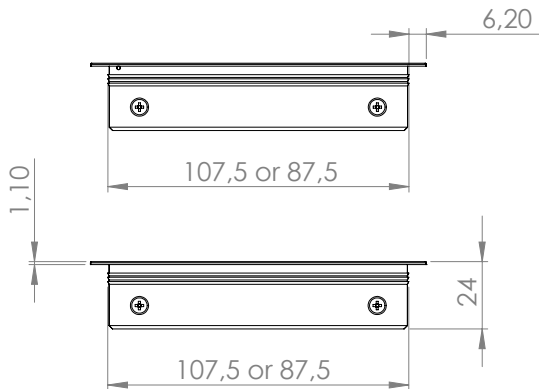

### ALUMINIUM GROMMET "BOMBA"

Aluminium cable grommet w/double brush & no lid.

Material: Aluminium, anodized

Bore size: 68 x 68 x 22,5 mm

Outer size: 80 x 80 x 24 mm

Item No.: 25.20.343

Item No.: # 25.20.347

Bore Size: 87,5 x 87,5 x 23 mm

Outer size: 100 x 100 x 24 mm

Item No.: # 25.20.350

Damping bumper