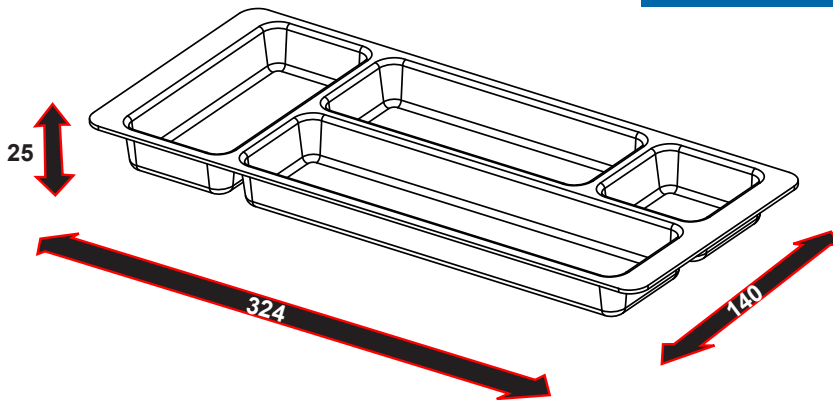

Application:	Plastic pencil tray with 16 mm flange
Overall size:	140 (W) x 324 (L) x 25 (D) mm
Inlay size:	127 (W) x 292 (L) x 23 (D) mm
Material:	Black PP, sparkled top & plain bottom
Item No.:	# 25.31.070

ADJUSTABLE PENCIL TRAY