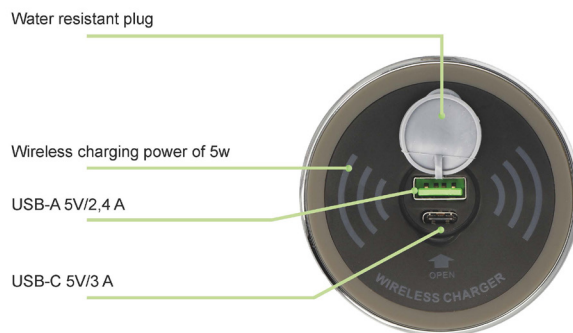

WIRELESS CHARGER GROMMET WITH USB PLUGS

SISO wireless Smartphone charger by use of QI technology. The wireless charger grommet allows all QI-capable mobile devices to be charged. If your mobile device is not QI-capable you may charge by use of the USB-A & USB-C ports.

Ideal for hotels, restaurants, lounges and offices.

Material: ABS – Black/Grey/Chrome

Size:
Body: Ø 60 x 16 mm
Cover plate Ø 69 x 2 mm

1 unit consists of:
1 x Wireless charger grommet
1 x 1,1 meter cable w/USB plug

No power plug included.
Min. requirement for charger plug:
USB 5V/3A

Item No.: # 25.22.707

Attention: Not suitable for charging via PC USB Port