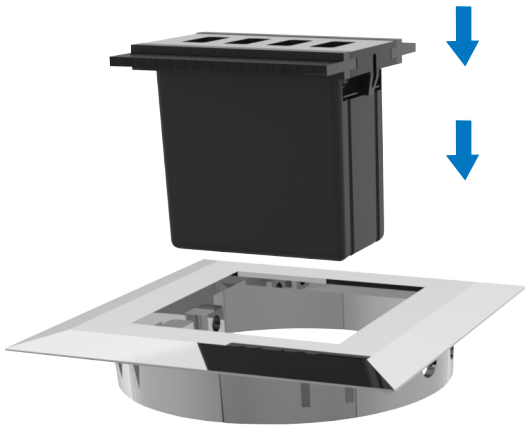

USB HUB FOR "SOUL" CABLE GROMMET

- high quality furniture fittings

**NO CHARGING.
ONLY DATA TRANSMISSION!**