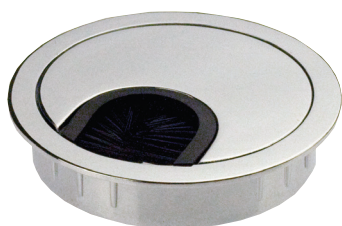

Ø60 mm CPL w/brush