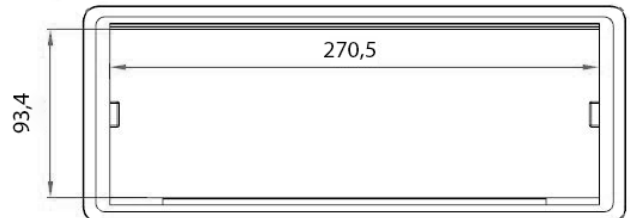

ABS SOFT CLOSE GROMMET "MAMBO"

- high quality furniture fittings

ABS SOFT CLOSE GROMMET "MAMBO"

ABS cable grommet with integrated soft close damper for smooth/silent closing.

Material: Frame: ABS
Lid: Aluminium

Bore size: 286 x 110 x 24,5 mm
Outer size: 300 x 120 x 27,5 mm

Item No.:
Silver # 25.20.380
Black # 25.20.381
White (RAL 9016) # 25.20.382

POWER BOX FOR "MAMBO" & "PUNTA"

Aluminium power box to be slid onto grommet "Mambo" & "Punta".

W/ 2 x EU Sockets, 2 x USB, 1 x LAN, 1 x HDMI

Material: Aluminium anodized

Item No.: # 25.20.395