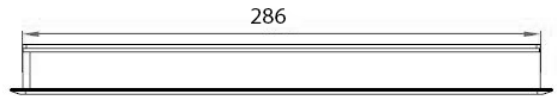

ABS SOFT CLOSE GROMMET "MAMBO"

ABS cable grommet with integrated soft close damper for smooth/silent closing.

Material: Frame: ABS
Lid: Aluminium

Bore size: 286 x 110 x 24,5 mm
Outer size: 300 x 120 x 27,5 mm

Item No.:
Silver # 25.20.380
Black # 25.20.381
White (RAL 9016) # 25.20.382

POWER BOX FOR "MAMBO" & "PUNTA"

Aluminium power box to be slid onto grommet "Mambo" & "Punta".

W/ 2 x EU Sockets, 2 x USB, 1 x LAN, 1 x HDMI

Material: Aluminium anodized

Item No.: # 25.20.395