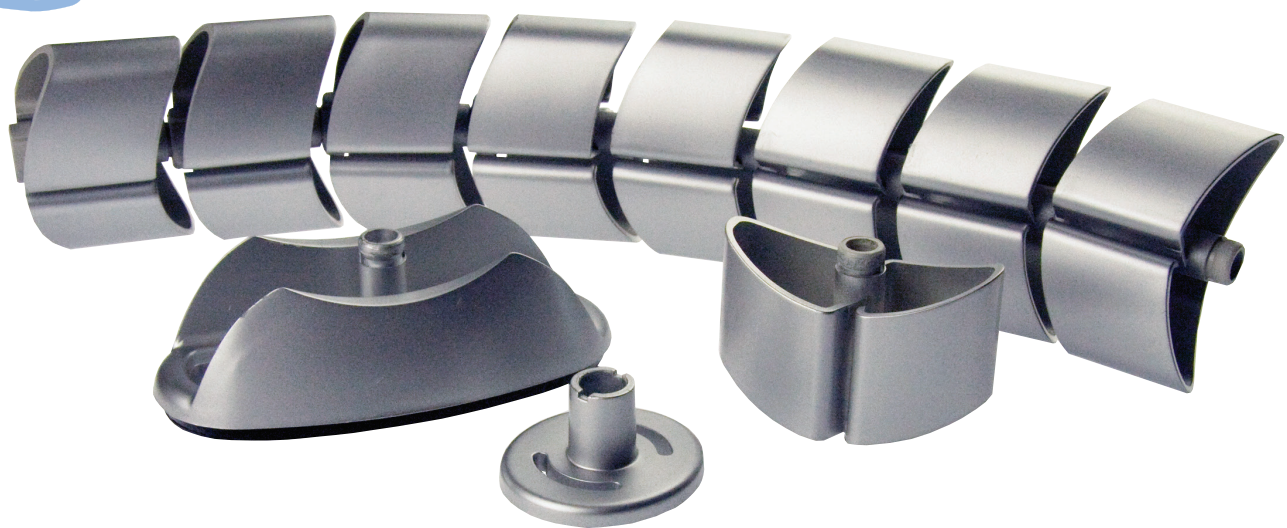

WIRE GUIDE "OVAL"

Sinker

WIRE GUIDE "OVAL"

Wire cable manager "Oval" is a classic cable management system for both home and professional use.

Material: Plastic, silver colour
Size: 790mm length
Colour: Silver
Packing: Chain of 790mm packing in polybag

Item No.: # 25.20.751 Package without Sinker
25.20.749 Sinker