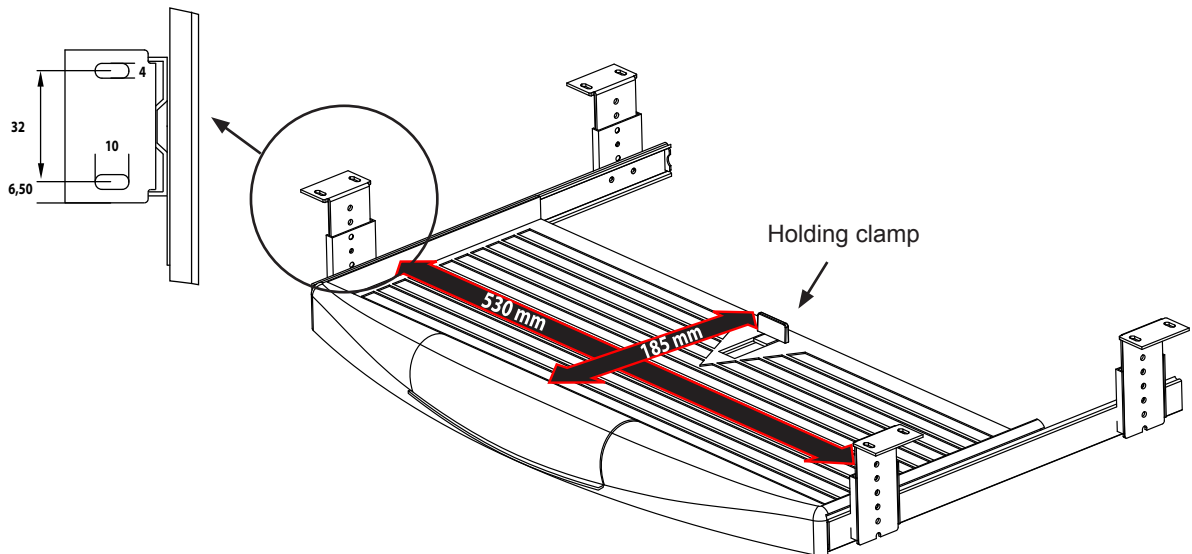

KEYBOARD DRAWER "PROFI"

Features:	Pencil box with lid Holding clamp for keyboards of different sizes Steel ball bearing slide with locking action when closed
Tray size:	530 x 185 x 17 mm (max. keyboard size)
Slide size:	35 X 350 mm
Material:	
Tray:	Grey & black PP
Slides & angles:	Steel, bright zinc plated
Fixation:	Under desk top by means of angled mounting brackets with 3 height positions Chipboard screws Ø4 mm supplied on request
Item No.:	25.23.185