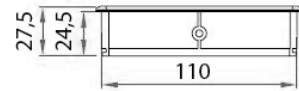

ABS SOFT CLOSE GROMMET "MAMBO"

ABS cable grommet with integrated soft close damper for smooth/silent closing.

Material: Frame: ABS
Lid: Aluminium

Bore size: 286 x 110 x 24,5 mm
Outer size: 300 x 120 x 27,5 mm

Item No.:
Silver # 25.20.380
Black # 25.20.381
White (RAL 9016) # 25.20.382

POWER BOX FOR "MAMBO" & "PUNTA"

Aluminium power box to be slid onto grommet "Mambo" & "Punta".

W/ 2 x EU Sockets, 2 x USB, 1 x LAN, 1 x HDMI

Material: Aluminium anodized

Item No.: # 25.20.395