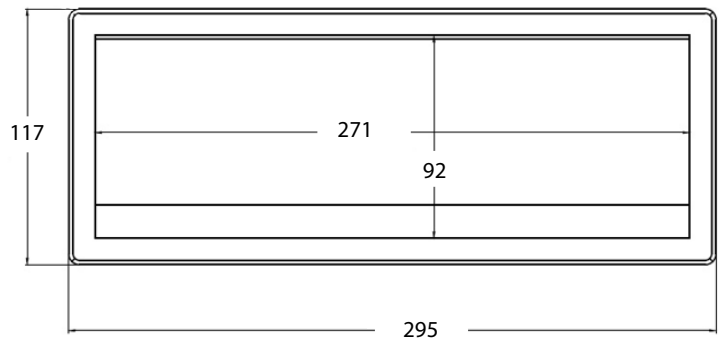

ALUMINIUM SOFT CLOSE GROMMET "PUNTA"

ALUMINIUM SOFT CLOSE GROMMET "PUNTA"

Aluminium cable grommet with integrated soft close damper for smooth/silent closing.

Material:	Aluminium
Bore size:	286 x 108 x 25,5 mm
Outer size:	295 x 117 x 27,5 mm
Finish:	Item No.:
Silver	# 25.20.385
Black	# 25.20.386
White (RAL 9016)	# 25.20.387

POWER BOX FOR "MAMBO" & "PUNTA"

Aluminium power box to be slided onto grommet "Mambo" & "Punta".

W/ 2 x EU Sockets, 2 x USB, 1 x LAN, 1 x HDMI

Material: Aluminium anodized

Item No.: # 25.20.395