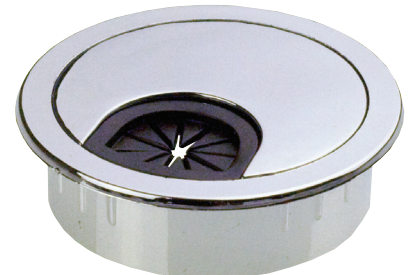

Ø 60 mm CPL w/rubber grip