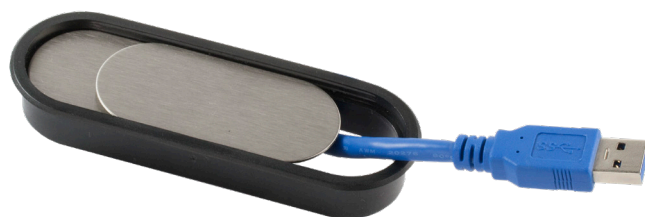

"SALSA" CABLE GROMMET

The "SALSA" cable grommet is different in shape, material and design compared to the traditional round grommets. With its oval shape and lids in brushed stainless steel, the grommets not only offer functionality but also a unique timeless design that enhances the furniture.

The "SALSA" is available in 3 sizes: Small, Medium and Large.

"SALSA" CABLE GROMMET

Model "Small"

Bore size: Oval 32 mm x 105 mm Depth: 15 mm
Outer size: Oval 38 mm x 110 mm Depth: 16 mm

Plastic insert available in black, silver & alu colour:
Lids: Brushed stainless steel

Item No.: # 25.20.310 + 320

Model "Medium"

Bore size: Oval 57 mm x 149 mm Depth: 15 mm
Outer size: Oval 63 mm x 155 mm Depth: 16 mm

Plastic insert available in black colour. Other colours on request.
Lids: Brushed stainless steel

Item No.: # 25.20.314 + 321

Model "Large"

Bore size: Oval 57 mm x 249 mm Depth: 15 mm
Outer size: Oval 63 mm x 255 mm Depth: 16 mm

Plastic insert available in black colour. Other colours on request.
Lids: Brushed stainless steel

Item No.: # 25.20.316

CNC-cutting requested !

Design by Jesper Møller Hansen

**DESIGN REGISTERED IN
EU & USA**