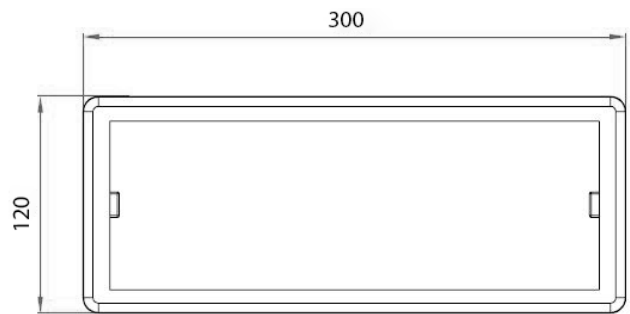

ABS SOFT CLOSE GROMMET "MAMBO"

- high quality furniture fittings

ABS SOFT CLOSE GROMMET "MAMBO"

ABS cable grommet with integrated soft close damper for smooth/silent closing.

Material: Frame: ABS
Lid: Aluminium

Bore size: 286 x 110 x 24,5 mm
Outer size: 300 x 120 x 27,5 mm

Item No.:
Silver # 25.20.380
Black # 25.20.381
White (RAL 9016) # 25.20.382

POWER BOX FOR "MAMBO" & "PUNTA"

Aluminium power box to be slid onto grommet "Mambo" & "Punta".

W/ 2 x EU Sockets, 2 x USB, 1 x LAN, 1 x HDMI

Material: Aluminium anodized

Item No.: # 25.20.395