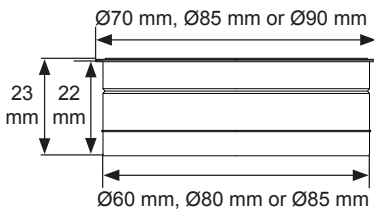

ALUMINIUM GROMMET W/BRUSH

Material:	Aluminium, Sanded Anodized or Black anodized	
Finish:	Size:	Item No.:
Sanded	Ø60 x 22 mm	# 25.20.325
Sanded	Ø80 x 22 mm	# 25.20.330
Sanded	Ø85 x 22 mm	# 25.20.335
Black	Ø60 x 22 mm	# 25.20.326
Black	Ø80 x 22 mm	# 25.20.331
Packing:	240 Pcs per export carton