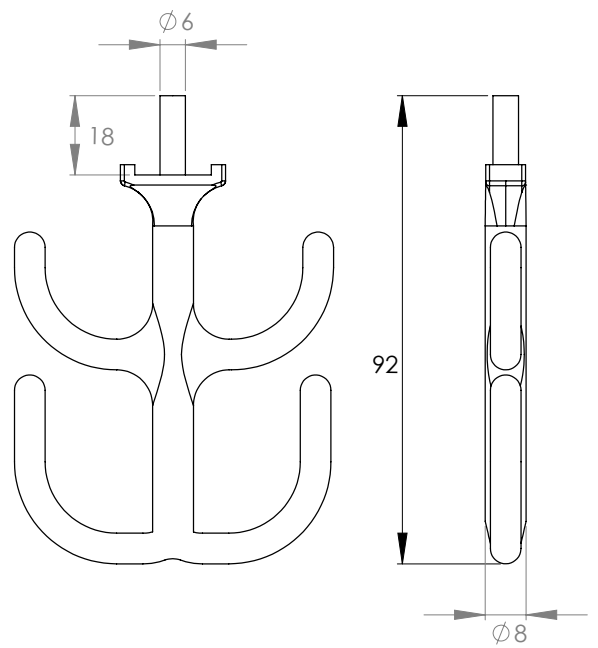

## CABLE HOOK

Easy to install and user friendly under desk wire management. Provides a simple yet functional way to keep wires tidy. The hook has a self-tapping thread for wood and needs a 5 mm drilled hole for installation

Material: Nylon, glass reinforced

Colour: Black

Dimensions: Ø6 x 75 x 55 mm

Item. No.: #25.20.510

Packing: 100 Pcs per Poly bag

**DESIGN REGISTERED IN  
EU & USA**

# "WIRE GUIDE"

- high quality furniture fittings

**SISO** DENMARK