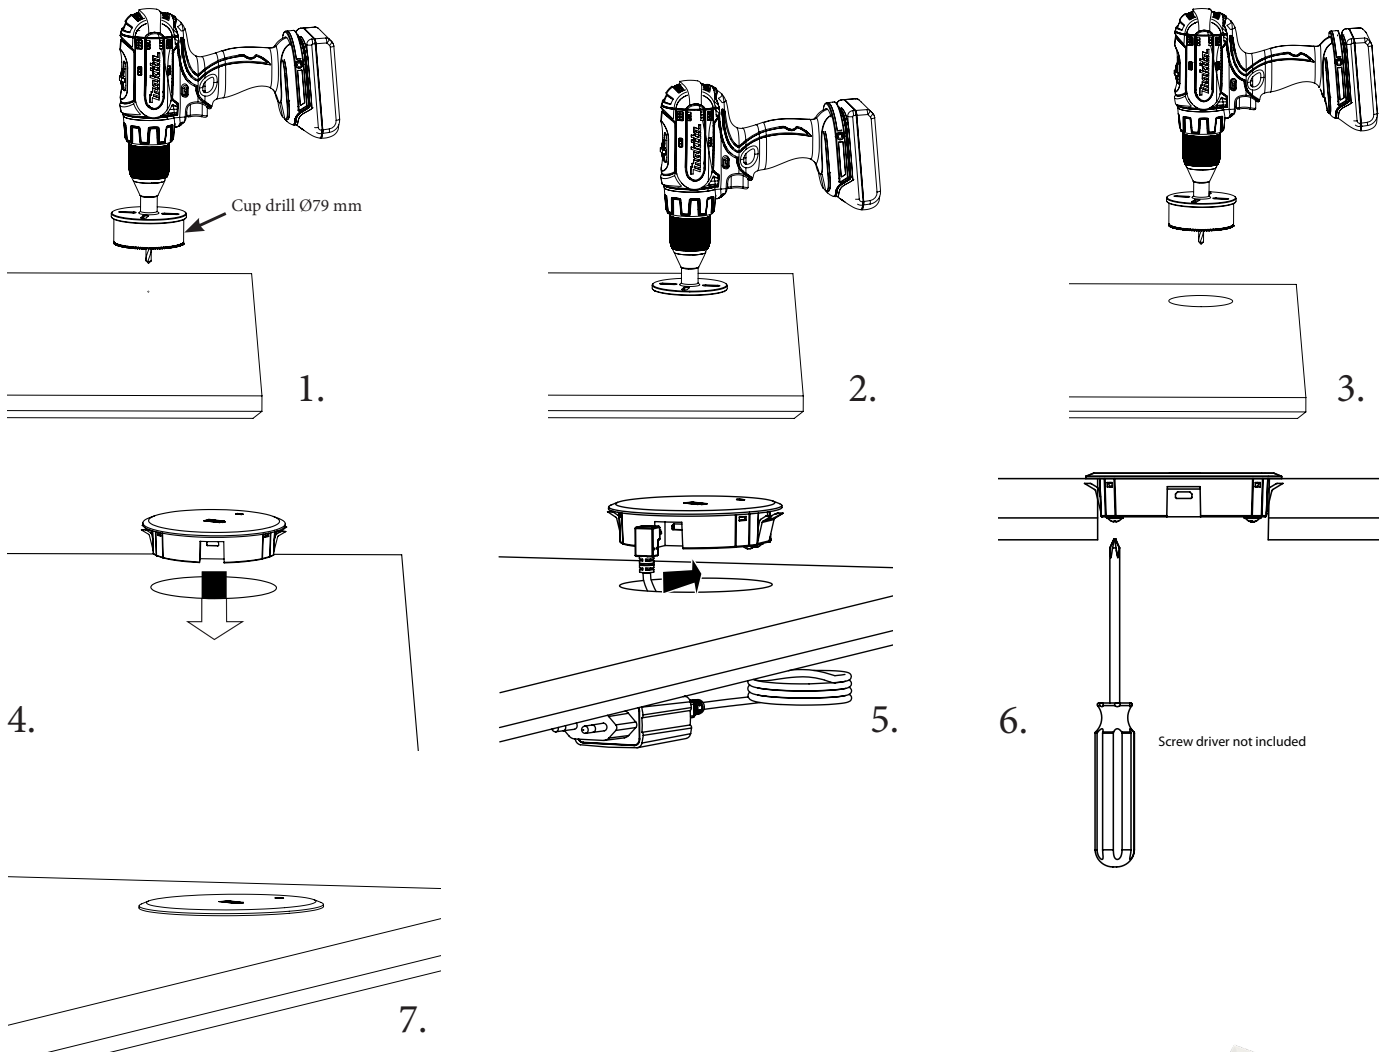

Items included in box: