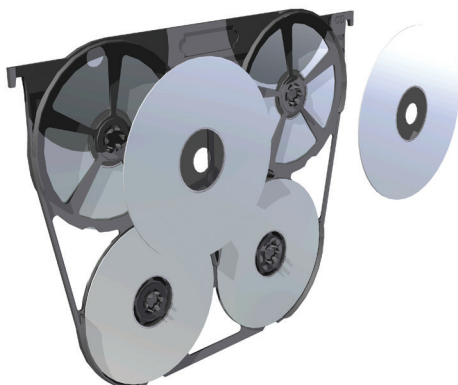

Features: Two-sided
Eliminates all contact between CD's.
Impact resistant structure
Perfect to store CD's & DVD's
Space for identification
Available in the standard size of filing drawers:
A4 = 8 CD's

Material: Plastic in black
Black A4 = 8 CD's # 22.28.020