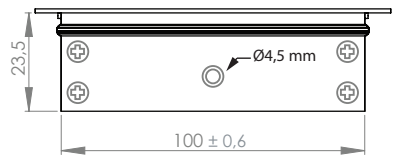

Outer size: 276 x 120 x 25,5 mm

Item No.: 25.20.349

Packing: 40 pcs

Damping bumper

Damping felt

**POWER PLUG TRAY  
F/ “FORRO” CABLE GROMMET**

To be used when you want your standard power plug close to your working station. Fits only SISO cable grommet “Forro”.

No screws or tools needed. Just click the tray flaps into the groove in the grommet.

Fix the power plug to the tray by use of velcro strips.

**Material:** Steel – Black Oxydized

**Size:** Outer measurements: 83 x 242 x 80 mm (H/L/W)  
Inner measurements: 82 x 240 x 77 mm (H/L/W)