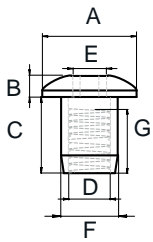

STEEL COMBIFIX HEAD # D-637 M6 W/CLOSED HEX HOLE

Material	Steel								
Finish	Yellow Zinc Plated 2-3 micron (YZP) (other finishes on request)								
Type	Dome head with 5 mm Closed hex hole								
	A	B	C	D	E	F	G	YZP	
	Ø15 mm	4 mm	8 mm	M6	5 mm	Ø8 mm	5 mm	# 12.09.815