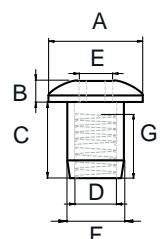

## BRASS COMBIFIX HEAD #1062 M8 W/OPEN HEX HOLE

**Material** Brass  
**Finish** Brass, Natural  
**Type** Dome head with 5 mm open hex hole

A	B	C	D	E	F	G	Item No.
Ø30 mm	4 mm	7 mm	M8	5 mm	Ø12 mm	6 mm	# 12.09.610

## STEEL COMBIFIX HEAD # F-563 M6 W/CLOSED HEX HOLE

**Material** Steel  
**Finish** Brass Plated (BPL) or Yellow Zinc Plated 12 micron (YZP)  
**Type** Flat head with 4 or 5 mm closed hex hole

A	B	C	D	E	F	G	BPL	YZP
Ø15 mm	2 mm	12 mm	M6	4 mm	Ø9 mm	7 mm	# 12.09.750	# 12.09.696
Ø15 mm	2 mm	12 mm	M6	5 mm	Ø9 mm	7 mm	# 12.09.700	on request
Ø15 mm	2 mm	18 mm	M6	4 mm	Ø9 mm	13 mm	on request	# 12.09.800
Ø15 mm	2 mm	18 mm	M6	5 mm	Ø9 mm	13 mm	# 12.09.802	on request

## STEEL COMBIFIX HEAD # D-564 M6 W/CLOSED HEX HOLE

**Material** Steel  
**Finish** Brass Plated (BPL) or Nickel Plated (NPL)  
**Type** Dome head with 5 mm closed hex hole

A	B	C	D	E	F	G	NPL	BPL
Ø15 mm	2,5 mm	12 mm	M6	5 mm	Ø9 mm	7 mm	# 12.09.829	on request
Ø15 mm	2,5 mm	15 mm	M6	5 mm	Ø9 mm	10 mm	on request	# 12.09.864