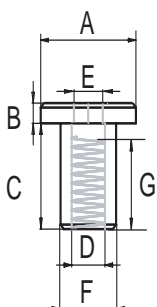

### BRASS COMBIFIX HEAD #1106 M6 WITHOUT COLLAR

**Material** Brass  
**Finish** Brass, Natural

**Type** No collar but with 5 mm open hex hole

A	B	C	D	E	F	G	Item No.
Ø13 mm	0 mm	10 mm	M6	5 mm	Ø12 mm	5 mm	# 12.09.690

### BRASS COMBIFIX HEAD #1007 M6 W/OPEN HEX HOLE

**Material** Brass  
**Finish** Brass, Natural

**Type** Flat head with 5 mm open hex hole

A	B	C	D	E	F	G	Item No.
Ø12 mm	2 mm	10 mm	M6	5 mm	Ø8 mm	7 mm	# 12.09.090

### BRASS COMBIFIX HEAD #1011 M6 W/OPEN HEX HOLE

**Material** Brass  
**Finish** Brass, Natural

**Type** Flat head with 5 mm open hex hole

A	B	C	D	E	F	G	Item No.
Ø15 mm	2,25 mm	9 mm	M6	5 mm	Ø9 mm	7 mm	# 12.09.130

### BRASS COMBIFIX HEAD #1011 M6 W/CLOSED HEX HOLE

**Material** Brass  
**Finish** Brass Plated (BPL) or Nickel Plated (NPL)

**Type** Flat head with 5 mm closed hex hole

A	B	C	D	E	F	G	NPL	BPL
Ø15 mm	2 mm	10 mm	M6	5 mm	Ø9 mm	7 mm	# 12.09.132	# 12.09.131