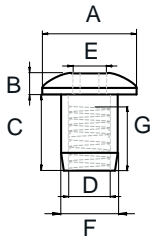

STEEL COMBIFIX HEADS

STEEL COMBIFIX HEAD # D-597 M6 W/CLOSED HEX HOLE

Material	Steel								
Finish	Brass Plated (BPL) or Black oxidized (BLK) (other finishes on request)								
Type	Dome head with 5 mm closed hex hole								
	A	B	C	D	E	F	G	BPL	BLK
	Ø20 mm	3 mm	18 mm	M6	5 mm	Ø9 mm	12 mm	# 12.09.937	# 12.09.935