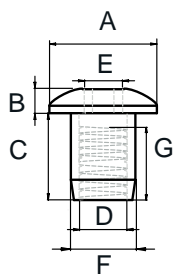

STEEL COMBIFIX HEAD # D-595 M8 W/CLOSED HEX HOLE

Material	Steel								
Finish	Brass Plated (BPL), Black oxidized (BLK) Bronze Plated (BRZ) or Nickel Plated (NPL)								
Type	Dome head with 5 mm closed hex hole								
	A	B	C	D	E	F	G	BPL	BLK
	Ø20 mm	3 mm	16 mm	M8	5 mm	Ø10 mm	12 mm	# 12.09.930	# 12.09.932
								NPL	BRZ
	Ø20 mm	3 mm	16 mm	M8	5 mm	Ø10 mm	12 mm	# 12.09.933	# 12.09.934