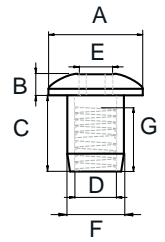

BRASS COMBIFIX HEAD #1060 M8 W/OPEN HEX HOLE

Material Brass
Finish Brass, Natural
Type Dome head with 5 mm open hex hole

A	B	C	D	E	F	G	Item No.
Ø17 mm	2,50 mm	11,5 mm	M8	5 mm	Ø10 mm	8 mm	# 12.09.570