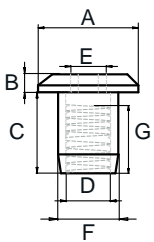

## BRASS COMBIFIX HEAD #1015 M6 W/CLOSED HEX HOLE

**Material** Brass  
**Finish** Brass Plated (BPL) or Nickel Plated (NPL)  
**Type** Dome head with 5 mm closed hex hole

A	B	C	D	E	F	G	NPL	BPL
Ø13 mm	3 mm	10 mm	M6	5 mm	Ø8 mm	6 mm	# 12.09.252	# 12.09.251

## BRASS COMBIFIX HEAD #1031 M6 W/OPEN HEX HOLE

**Material** Brass  
**Finish** Brass, Natural  
**Type** Flat head with 5 mm open hex hole

A	B	C	D	E	F	G	Item No.
Ø19 mm	2 mm	12 mm	M6	5 mm	Ø9 mm	10 mm	# 12.09.410

## BRASS COMBIFIX HEAD #1042 M6 W/OPEN HEX HOLE

**Material** Brass  
**Finish** Brass, Natural  
**Type** Flat head with 5 mm open hex hole

A	B	C	D	E	F	G	Item No.
Ø19 mm	2 mm	8 mm	M6	5 mm	Ø9 mm	6,5 mm	# 12.09.490

## BRASS COMBIFIX HEAD #1046 M6 W/OPEN HEX HOLE

**Material** Brass  
**Finish** Brass, Natural  
**Type** Dome head with 5 mm open hex hole

A	B	C	D	E	F	G	Item No.
Ø19 mm	3 mm	10 mm	M6	5 mm	Ø9 mm	7,5 mm	# 12.09.530