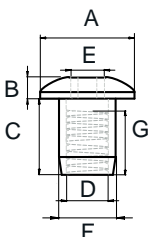

## BRASS COMBIFIX HEAD #1031 M6 W/OPEN HEX HOLE

**Material** Brass  
**Finish** Brass, Natural  
**Type** Flat head with 5 mm open hex hole

A	B	C	D	E	F	G	Item No.
Ø19 mm	2 mm	12 mm	M6	5 mm	Ø9 mm	10 mm	# 12.09.410

## BRASS COMBIFIX HEAD #1042 M6 W/OPEN HEX HOLE

**Material** Brass  
**Finish** Brass, Natural  
**Type** Flat head with 5 mm open hex hole

A	B	C	D	E	F	G	Item No.
Ø19 mm	2 mm	8 mm	M6	5 mm	Ø9 mm	6,5 mm	# 12.09.490

## BRASS COMBIFIX HEAD #1046 M6 W/OPEN HEX HOLE

**Material** Brass  
**Finish** Brass, Natural  
**Type** Dome head with 5 mm open hex hole

A	B	C	D	E	F	G	Item No.
Ø19 mm	3 mm	10 mm	M6	5 mm	Ø9 mm	7,5 mm	# 12.09.530