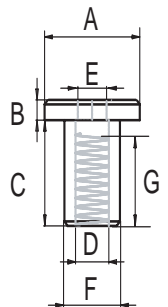

## BRASS COMBIFIX HEAD #1012 M6 W/OPEN HEX HOLE

**Material** Brass or Stainless Steel (SS) AISI 304  
**Finish** Brass, Natural and SS, Natural

**Type** Flat head with 4 or 5 mm open hex hole

A	B	C	D	E	F	G	SS	Brass
Ø15 mm	2,25 mm	11,75 mm	M6	5 mm	Ø9 mm	8,5 mm	on request	# 12.09.170
Ø15 mm	2,25 mm	11,75 mm	M6	4 mm	Ø9 mm	7 mm	# 12.09.175	on request

## BRASS COMBIFIX HEAD #1013 M6 W/OPEN HEX HOLE

**Material** Brass  
**Finish** Brass, Natural

**Type** Flat head with 5 mm open hex hole

A	B	C	D	E	F	G	SS	Brass
Ø15 mm	2,25 mm	18 mm	M6	5 mm	Ø9 mm	12 mm	# 12.09.208	# 12.09.210

## BRASS COMBIFIX HEAD #1013 M6 W/CLOSED HEX HOLE

**Material** Brass  
**Finish** Brass Plated (BPL) or Nickel Plated (NPL)

**Type** Flat head with 5 mm closed hex hole

A	B	C	D	E	F	G	BPL
Ø15 mm	2 mm	18 mm	M6	5 mm	Ø9 mm	13 mm	# 12.09.212

## BRASS COMBIFIX HEAD #1015 M6 W/OPEN HEX HOLE

**Material** Brass or Stainless Steel (SS) AISI 304  
**Finish** Brass, Natural and SS, Natural

**Type** Dome head with 5 mm open hex hole

A	B	C	D	E	F	G	SS	Brass
Ø13 mm	2,50 mm	10,50 mm	M6	5 mm	Ø8 mm	9 mm	# 12.09.265	# 12.09.250