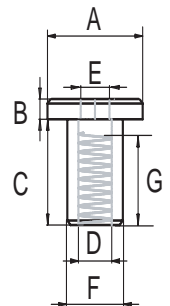

### BRASS COMBIFIX HEAD #1011 M6 W/CLOSED HEX HOLE

**Material** Brass  
**Finish** Brass Plated (BPL) or Nickel Plated (NPL)

**Type** Flat head with 5 mm closed hex hole

A	B	C	D	E	F	G	NPL	BPL
Ø15 mm	2 mm	10 mm	M6	5 mm	Ø9 mm	7 mm	# 12.09.132	# 12.09.131

## BRASS COMBIFIX HEAD #1060 M8 W/OPEN HEX HOLE

**Material** Brass  
**Finish** Brass, Natural  
**Type** Dome head with 5 mm open hex hole

A	B	C	D	E	F	G	Item No.
Ø17 mm	2,50 mm	11,5 mm	M8	5 mm	Ø10 mm	8 mm	# 12.09.570

## BRASS COMBIFIX HEAD #1062 M8 W/OPEN HEX HOLE

**Material** Brass  
**Finish** Brass, Natural  
**Type** Dome head with 5 mm open hex hole

A	B	C	D	E	F	G	Item No.
Ø30 mm	4 mm	7 mm	M8	5 mm	Ø12 mm	6 mm	# 12.09.610

## STEEL COMBIFIX HEAD # F-563 M6 W/CLOSED HEX HOLE

**Material** Steel  
**Finish** Brass Plated (BPL) or Yellow Zinc Plated 12 micron (YZP)  
**Type** Flat head with 4 or 5 mm closed hex hole

A	B	C	D	E	F	G	BPL	YZP
Ø15 mm	2 mm	12 mm	M6	4 mm	Ø9 mm	7 mm	# 12.09.750	# 12.09.696
Ø15 mm	2 mm	12 mm	M6	5 mm	Ø9 mm	7 mm	# 12.09.700	on request
Ø15 mm	2 mm	18 mm	M6	4 mm	Ø9 mm	13 mm	on request	# 12.09.800
Ø15 mm	2 mm	18 mm	M6	5 mm	Ø9 mm	13 mm	# 12.09.802	on request