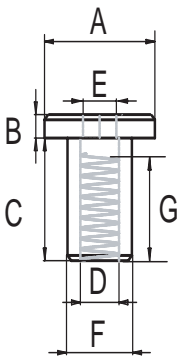

### BRASS COMBIFIX HEAD #1106 M6 WITHOUT COLLAR

**Material** Brass  
**Finish** Brass, Natural

**Type** No collar but with 5 mm open hex hole

A	B	C	D	E	F	G	Item No.
Ø13 mm	0 mm	10 mm	M6	5 mm	Ø12 mm	5 mm	# 12.09.690

### BRASS COMBIFIX HEAD #1007 M6 W/OPEN HEX HOLE

**Material** Brass  
**Finish** Brass, Natural

**Type** Flat head with 5 mm open hex hole

A	B	C	D	E	F	G	Item No.
Ø12 mm	2 mm	10 mm	M6	5 mm	Ø8 mm	7 mm	# 12.09.090

### BRASS COMBIFIX HEAD #1011 M6 W/OPEN HEX HOLE

**Material** Brass  
**Finish** Brass, Natural

**Type** Flat head with 5 mm open hex hole

A	B	C	D	E	F	G	Item No.
Ø15 mm	2,25 mm	9 mm	M6	5 mm	Ø9 mm	7 mm	# 12.09.130

### BRASS COMBIFIX HEAD #1011 M6 W/CLOSED HEX HOLE

**Material** Brass  
**Finish** Brass Plated (BPL) or Nickel Plated (NPL)

**Type** Flat head with 5 mm closed hex hole

A	B	C	D	E	F	G	NPL	BPL
Ø15 mm	2 mm	10 mm	M6	5 mm	Ø9 mm	7 mm	# 12.09.132	# 12.09.131