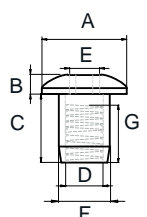

## BRASS COMBIFIX HEAD #1013 M6 W/OPEN HEX HOLE

**Material** Brass  
**Finish** Brass, Natural

**Type** Flat head with 5 mm open hex hole

A	B	C	D	E	F	G	SS	Brass
Ø15 mm	2,25 mm	18 mm	M6	5 mm	Ø9 mm	12 mm	# 12.09.208	# 12.09.210

## BRASS COMBIFIX HEAD #1013 M6 W/CLOSED HEX HOLE

**Material** Brass  
**Finish** Brass Plated (BPL) or Nickel Plated (NPL)

**Type** Flat head with 5 mm closed hex hole

A	B	C	D	E	F	G	BPL
Ø15 mm	2 mm	18 mm	M6	5 mm	Ø9 mm	13 mm	# 12.09.212

## BRASS COMBIFIX HEAD #1015 M6 W/OPEN HEX HOLE

**Material** Brass or Stainless Steel (SS) AISI 304  
**Finish** Brass, Natural and SS, Natural

**Type** Dome head with 5 mm open hex hole

A	B	C	D	E	F	G	SS	Brass
Ø13 mm	2,50 mm	10,50 mm	M6	5 mm	Ø8 mm	9 mm	# 12.09.265	# 12.09.250