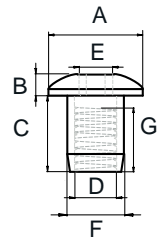

## BRASS COMBIFIX HEAD #1046 M6 W/OPEN HEX HOLE

**Material** Brass  
**Finish** Brass, Natural  
**Type** Dome head with 5 mm open hex hole

A	B	C	D	E	F	G	Item No.
Ø19 mm	3 mm	10 mm	M6	5 mm	Ø9 mm	7,5 mm	# 12.09.530

## BRASS COMBIFIX HEAD #1060 M8 W/OPEN HEX HOLE

**Material** Brass  
**Finish** Brass, Natural  
**Type** Dome head with 5 mm open hex hole

A	B	C	D	E	F	G	Item No.
Ø17 mm	2,50 mm	11,5 mm	M8	5 mm	Ø10 mm	8 mm	# 12.09.570

## BRASS COMBIFIX HEAD #1062 M8 W/OPEN HEX HOLE

**Material** Brass  
**Finish** Brass, Natural  
**Type** Dome head with 5 mm open hex hole

A	B	C	D	E	F	G	Item No.
Ø30 mm	4 mm	7 mm	M8	5 mm	Ø12 mm	6 mm	# 12.09.610