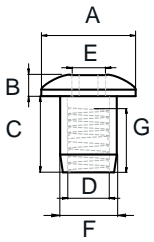

## BRASS COMBIFIX HEAD #1013 M6 W/OPEN HEX HOLE

**Material** Brass  
**Finish** Brass, Natural

**Type** Flat head with 5 mm open hex hole

A	B	C	D	E	F	G	SS	Brass
Ø15 mm	2,25 mm	18 mm	M6	5 mm	Ø9 mm	12 mm	# 12.09.208	# 12.09.210

## BRASS COMBIFIX HEAD #1013 M6 W/CLOSED HEX HOLE

**Material** Brass  
**Finish** Brass Plated (BPL) or Nickel Plated (NPL)

**Type** Flat head with 5 mm closed hex hole

A	B	C	D	E	F	G	BPL
Ø15 mm	2 mm	18 mm	M6	5 mm	Ø9 mm	13 mm	# 12.09.212

## BRASS COMBIFIX HEAD #1015 M6 W/OPEN HEX HOLE

**Material** Brass or Stainless Steel (SS) AISI 304  
**Finish** Brass, Natural and SS, Natural

**Type** Dome head with 5 mm open hex hole

A	B	C	D	E	F	G	SS	Brass
Ø13 mm	2,50 mm	10,50 mm	M6	5 mm	Ø8 mm	9 mm	# 12.09.265	# 12.09.250

## BRASS COMBIFIX HEAD #1015 M6 W/CLOSED HEX HOLE

**Material** Brass  
**Finish** Brass Plated (BPL) or Nickel Plated (NPL)  
**Type** Dome head with 5 mm closed hex hole

A	B	C	D	E	F	G	NPL	BPL
Ø13 mm	3 mm	10 mm	M6	5 mm	Ø8 mm	6 mm	# 12.09.252	# 12.09.251