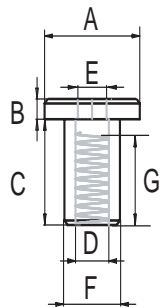

### BRASS COMBIFIX HEAD #1011 M6 W/CLOSED HEX HOLE

**Material** Brass  
**Finish** Brass Plated (BPL) or Nickel Plated (NPL)

**Type** Flat head with 5 mm closed hex hole

A	B	C	D	E	F	G	NPL	BPL
Ø15 mm	2 mm	10 mm	M6	5 mm	Ø9 mm	7 mm	# 12.09.132	# 12.09.131

## BRASS COMBIFIX HEAD #1012 M6 W/OPEN HEX HOLE

**Material** Brass or Stainless Steel (SS) AISI 304  
**Finish** Brass, Natural and SS, Natural

**Type** Flat head with 4 or 5 mm open hex hole

A	B	C	D	E	F	G	SS	Brass
Ø15 mm	2,25 mm	11,75 mm	M6	5 mm	Ø9 mm	8,5 mm	on request	# 12.09.170
Ø15 mm	2,25 mm	11,75 mm	M6	4 mm	Ø9 mm	7 mm	# 12.09.175	on request

## BRASS COMBIFIX HEAD #1013 M6 W/OPEN HEX HOLE

**Material** Brass  
**Finish** Brass, Natural

**Type** Flat head with 5 mm open hex hole

A	B	C	D	E	F	G	SS	Brass
Ø15 mm	2,25 mm	18 mm	M6	5 mm	Ø9 mm	12 mm	# 12.09.208	# 12.09.210

## BRASS COMBIFIX HEAD #1013 M6 W/CLOSED HEX HOLE

**Material** Brass  
**Finish** Brass Plated (BPL) or Nickel Plated (NPL)

**Type** Flat head with 5 mm closed hex hole

A	B	C	D	E	F	G	BPL
Ø15 mm	2 mm	18 mm	M6	5 mm	Ø9 mm	13 mm	# 12.09.212