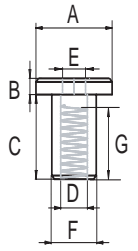

### BRASS COMBIFIX HEAD #1011 M6 W/OPEN HEX HOLE

**Material** Brass  
**Finish** Brass, Natural

**Type** Flat head with 5 mm open hex hole

A	B	C	D	E	F	G	Item No.
Ø15 mm	2,25 mm	9 mm	M6	5 mm	Ø9 mm	7 mm	# 12.09.130

### BRASS COMBIFIX HEAD #1011 M6 W/CLOSED HEX HOLE

**Material** Brass  
**Finish** Brass Plated (BPL) or Nickel Plated (NPL)

**Type** Flat head with 5 mm closed hex hole

A	B	C	D	E	F	G	NPL	BPL
Ø15 mm	2 mm	10 mm	M6	5 mm	Ø9 mm	7 mm	# 12.09.132	# 12.09.131

## BRASS COMBIFIX HEAD #1012 M6 W/OPEN HEX HOLE

**Material** Brass or Stainless Steel (SS) AISI 304  
**Finish** Brass, Natural and SS, Natural

**Type** Flat head with 4 or 5 mm open hex hole

A	B	C	D	E	F	G	SS	Brass
Ø15 mm	2,25 mm	11,75 mm	M6	5 mm	Ø9 mm	8,5 mm	on request	# 12.09.170
Ø15 mm	2,25 mm	11,75 mm	M6	4 mm	Ø9 mm	7 mm	# 12.09.175	on request

## BRASS COMBIFIX HEAD #1013 M6 W/OPEN HEX HOLE

**Material** Brass  
**Finish** Brass, Natural

**Type** Flat head with 5 mm open hex hole

A	B	C	D	E	F	G	SS	Brass
Ø15 mm	2,25 mm	18 mm	M6	5 mm	Ø9 mm	12 mm	# 12.09.208	# 12.09.210