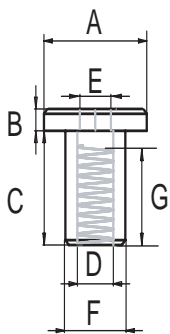

### BRASS COMBIFIX HEAD #1106 M6 WITHOUT COLLAR

**Material** Brass  
**Finish** Brass, Natural

**Type** No collar but with 5 mm open hex hole

A	B	C	D	E	F	G	Item No.
Ø13 mm	0 mm	10 mm	M6	5 mm	Ø12 mm	5 mm	# 12.09.690

### BRASS COMBIFIX HEAD #1007 M6 W/OPEN HEX HOLE

**Material** Brass  
**Finish** Brass, Natural

**Type** Flat head with 5 mm open hex hole

A	B	C	D	E	F	G	Item No.
Ø12 mm	2 mm	10 mm	M6	5 mm	Ø8 mm	7 mm	# 12.09.090

### BRASS COMBIFIX HEAD #1011 M6 W/OPEN HEX HOLE

**Material** Brass  
**Finish** Brass, Natural

**Type** Flat head with 5 mm open hex hole

A	B	C	D	E	F	G	Item No.
Ø15 mm	2,25 mm	9 mm	M6	5 mm	Ø9 mm	7 mm	# 12.09.130

### BRASS COMBIFIX HEAD #1011 M6 W/CLOSED HEX HOLE

**Material** Brass  
**Finish** Brass Plated (BPL) or Nickel Plated (NPL)

**Type** Flat head with 5 mm closed hex hole

A	B	C	D	E	F	G	NPL	BPL
Ø15 mm	2 mm	10 mm	M6	5 mm	Ø9 mm	7 mm	# 12.09.132	# 12.09.131