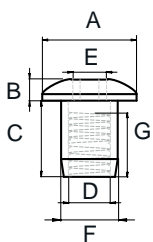

STEEL COMBIFIX HEAD # D-602 M10 W/CLOSED HEX HOLE

Material	Steel								
Finish	Nickel Plated (NPL) (other finishes on request)								
Type	Dome head with 5 mm closed hex hole								
	A	B	C	D	E	F	G	NPL	
	Ø20 mm	4 mm	13 mm	M10	5 mm	Ø13 mm	9 mm	# 12.09.950