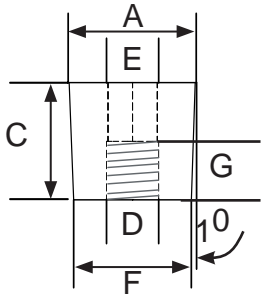

### BRASS COMBIFIX HEAD #1106 M6 WITHOUT COLLAR

**Material** Brass  
**Finish** Brass, Natural

**Type** No collar but with 5 mm open hex hole

A	B	C	D	E	F	G	Item No.
Ø13 mm	0 mm	10 mm	M6	5 mm	Ø12 mm	5 mm	# 12.09.690

### BRASS COMBIFIX HEAD #1007 M6 W/OPEN HEX HOLE

**Material** Brass  
**Finish** Brass, Natural

**Type** Flat head with 5 mm open hex hole

A	B	C	D	E	F	G	Item No.
Ø12 mm	2 mm	10 mm	M6	5 mm	Ø8 mm	7 mm	# 12.09.090

### BRASS COMBIFIX HEAD #1011 M6 W/OPEN HEX HOLE

**Material** Brass  
**Finish** Brass, Natural

**Type** Flat head with 5 mm open hex hole

A	B	C	D	E	F	G	Item No.
Ø15 mm	2,25 mm	9 mm	M6	5 mm	Ø9 mm	7 mm	# 12.09.130

### BRASS COMBIFIX HEAD #1011 M6 W/CLOSED HEX HOLE

**Material** Brass  
**Finish** Brass Plated (BPL) or Nickel Plated (NPL)

**Type** Flat head with 5 mm closed hex hole

A	B	C	D	E	F	G	NPL	BPL
Ø15 mm	2 mm	10 mm	M6	5 mm	Ø9 mm	7 mm	# 12.09.132	# 12.09.131