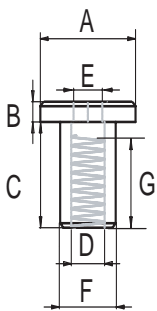

## BRASS COMBIFIX HEAD #1015 M6 W/OPEN HEX HOLE

**Material** Brass or Stainless Steel (SS) AISI 304  
**Finish** Brass, Natural and SS, Natural

**Type** Dome head with 5 mm open hex hole

A	B	C	D	E	F	G	SS	Brass
Ø13 mm	2,50 mm	10,50 mm	M6	5 mm	Ø8 mm	9 mm	# 12.09.265	# 12.09.250

## BRASS COMBIFIX HEAD #1015 M6 W/CLOSED HEX HOLE

**Material** Brass  
**Finish** Brass Plated (BPL) or Nickel Plated (NPL)  
**Type** Dome head with 5 mm closed hex hole

A	B	C	D	E	F	G	NPL	BPL
Ø13 mm	3 mm	10 mm	M6	5 mm	Ø8 mm	6 mm	# 12.09.252	# 12.09.251

## BRASS COMBIFIX HEAD #1031 M6 W/OPEN HEX HOLE

**Material** Brass  
**Finish** Brass, Natural  
**Type** Flat head with 5 mm open hex hole

A	B	C	D	E	F	G	Item No.
Ø19 mm	2 mm	12 mm	M6	5 mm	Ø9 mm	10 mm	# 12.09.410

## BRASS COMBIFIX HEAD #1042 M6 W/OPEN HEX HOLE

**Material** Brass  
**Finish** Brass, Natural  
**Type** Flat head with 5 mm open hex hole

A	B	C	D	E	F	G	Item No.
Ø19 mm	2 mm	8 mm	M6	5 mm	Ø9 mm	6,5 mm	# 12.09.490