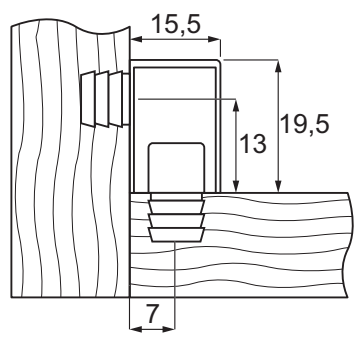

Apply 4 screws 4,0 mm

CORNER BLOCK 3600

CORNER BLOCK 3600

Material

Plastic outer housing. Zamak camfix inside

Item No.

Brown # 11.05.061

White # 11.05.060

Apply 2 screws 3,5 mm for the housing and 2 screws 4.0 mm for inner part

CORNER BLOCK "STRONG" - SCREW ON TYPE

CORNER BLOCK "STRONG" - SCREW ON TYPE

Material
 Zamak outer housing
 Premounted steel screw
 Steel part inner
 Apply 4 screws 4 mm

Item No. # 11.05.036

CORNER BLOCK "KNOCK IN TYPE"

CORNER BLOCK "KNOCK IN TYPE"

Material
 Plastic outer housing with knock in dowles
 Zamak camfix inside / inner part plastic with 2 dowels

Item No.
 White # 11.05.020
 Brown # 11.05.025

Material
Zamak raw

Item No. # 11.05.100

METAL CORNER CLIP

METAL CORNER CLIP

Material
Steel. Bright zinc plated

Item No.

Size 21 x 38 x 28 mm # 24.09.010
Size 30 x 27 x 27 mm # 24.09.020