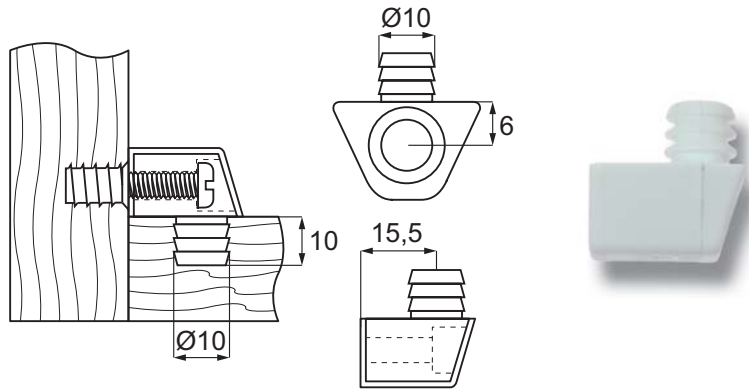

Apply 4 screws 4,0 mm

CORNER BLOCK 3600

CORNER BLOCK 3600

Material

Plastic outer housing. Zamak camfix inside

Item No.

Brown # 11.05.061

White # 11.05.060

Apply 2 screws 3,5 mm for the housing and 2 screws 4.0 mm for inner part

CORNER BLOCK "STRONG" - SCREW ON TYPE

CORNER BLOCK "STRONG" - SCREW ON TYPE

Material
 Zamak outer housing
 Premounted steel screw
 Steel part inner
 Apply 4 screws 4 mm

CORNERFIX NO. 300

CORNERFIX NO. 300

Material
Plastic

Apply panhead screws 4,5 mm
or euroscrew panhead 6,3 mm

Item No.

White # 11.05.810

CORNERFIX MODEL "BUTTERFLY"

**CORNERFIX
MODEL "BUTTERFLY"**
with premounted screw

Material
Zamak raw

Item No. # 11.05.100

METAL CORNER CLIP

METAL CORNER CLIP

Material
Steel. Bright zinc plated

Item No.

Size 21 x 38 x 28 mm # 24.09.010
Size 30 x 27 x 27 mm # 24.09.020