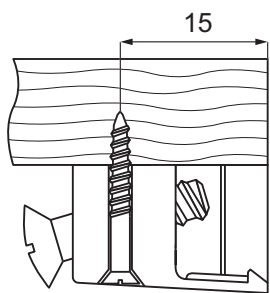

CORNER BLOCK "STRONG" - SCREW ON TYPE

Material
Zamak outer housing
Premounted steel screw
Steel part inner
Apply 4 screws 4 mm

Item No. # 11.05.036