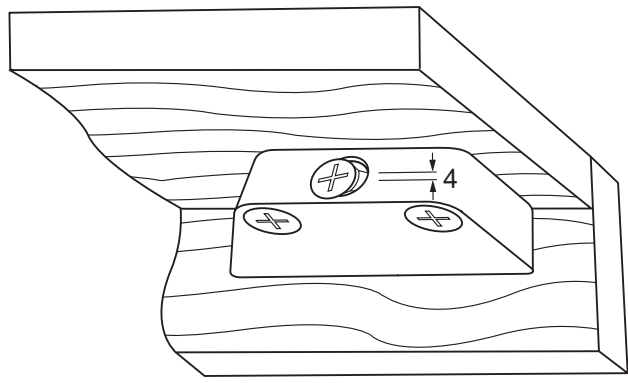

CORNER BLOCK 3554 - SCREW ON TYPE

- high quality furniture fittings

CORNER BLOCK 3554 - SCREW ON TYPE

Material

Plastic outer housing. Inner part BZP

Item No.

Brown. Inner part BZP # 11.05.028

White. Inner part BZP # 11.05.033

Apply 4 screws 4,0 mm

CORNER BLOCK 3600

CORNER BLOCK 3600

Material

Plastic outer housing. Zamak camfix inside

Item No.

Brown # 11.05.061

White # 11.05.060

Apply 2 screws 3,5 mm for the housing and 2 screws 4.0 mm for inner part

CORNER BLOCK "STRONG" - SCREW ON TYPE

CORNER BLOCK "STRONG" - SCREW ON TYPE

Material
 Zamak outer housing
 Premounted steel screw
 Steel part inner
 Apply 4 screws 4 mm

Material
Zamak raw

Item No. # 11.05.100

METAL CORNER CLIP

METAL CORNER CLIP

Material
Steel. Bright zinc plated

Item No.

Size 21 x 38 x 28 mm # 24.09.010
Size 30 x 27 x 27 mm # 24.09.020