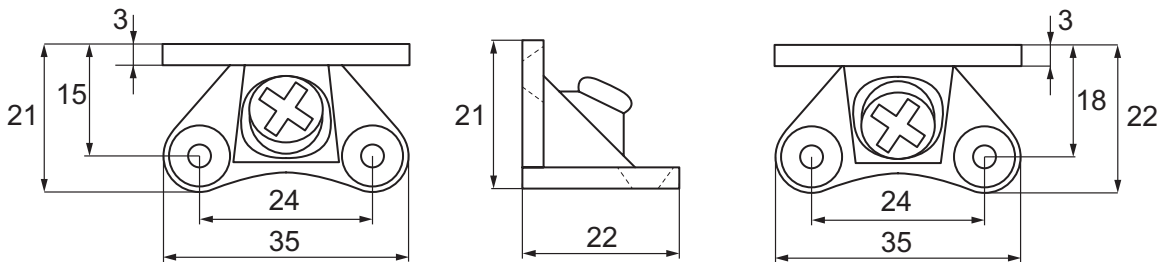

CORNERFIX NO. 300

CORNERFIX NO. 300

Material
Plastic

Apply panhead screws 4,5 mm
or euroscrew panhead 6,3 mm

Item No.

White # 11.05.810

CORNERFIX MODEL "BUTTERFLY"

**CORNERFIX
MODEL "BUTTERFLY"**
with premounted screw

Material
Zamak raw

Item No. # 11.05.100

METAL CORNER CLIP

METAL CORNER CLIP

Material
Steel. Bright zinc plated

Item No.

Size 21 x 38 x 28 mm # 24.09.010
Size 30 x 27 x 27 mm # 24.09.020