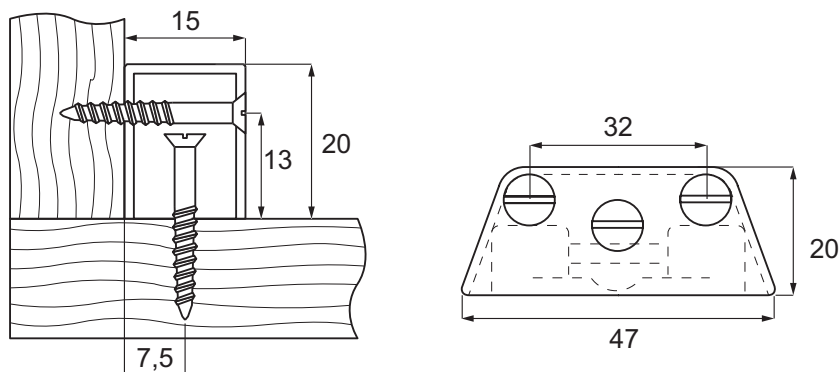

CORNER BLOCK 3554 - SCREW ON TYPE

- high quality furniture fittings

CORNER BLOCK 3554 - SCREW ON TYPE

Material

Plastic outer housing. Inner part BZP

Item No.

Brown. Inner part BZP # 11.05.028

White. Inner part BZP # 11.05.033

Apply 4 screws 4,0 mm

CORNER BLOCK 3600

CORNER BLOCK 3600

Material

Plastic outer housing. Zamak camfix inside

Item No.

Brown # 11.05.061

White # 11.05.060

Apply 2 screws 3,5 mm for the housing and 2 screws 4.0 mm for inner part

CORNER BLOCK "STRONG" - SCREW ON TYPE

CORNER BLOCK "STRONG" - SCREW ON TYPE

Material
 Zamak outer housing
 Premounted steel screw
 Steel part inner
 Apply 4 screws 4 mm

Material
Zamak raw

Item No. # 11.05.100

METAL CORNER CLIP

METAL CORNER CLIP

Material
Steel. Bright zinc plated

Item No.

Size 21 x 38 x 28 mm # 24.09.010
Size 30 x 27 x 27 mm # 24.09.020