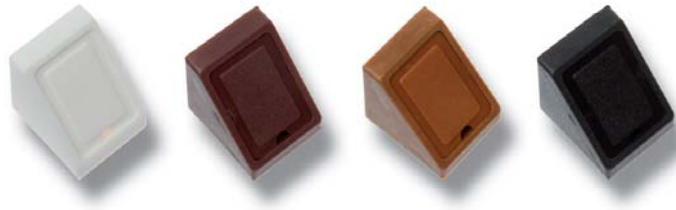

Apply 2 screws 3,5 mm for the housing and 2 screws 4.0 mm for inner part

CORNER BLOCK "STRONG" - SCREW ON TYPE

CORNER BLOCK "STRONG" - SCREW ON TYPE

Material
 Zamak outer housing
 Premounted steel screw
 Steel part inner
 Apply 4 screws 4 mm

Item No. # 11.05.036

CORNER BLOCK "KNOCK IN TYPE"

CORNER BLOCK "KNOCK IN TYPE"

Material
 Plastic outer housing with knock in dowles
 Zamak camfix inside / inner part plastic with 2 dowels

Item No.
 White # 11.05.020
 Brown # 11.05.025

CORNERFIX NO. 100 W/COVER

- high quality furniture fittings

CORNERFIX NO. 100 W/COVER

Material
Plastic

Apply 2 screws 4 mm

Item No.

| | |
|------------------------|-------------|
| White | # 11.05.200 |
| Dark brown (RAL 8017) | # 11.05.210 |
| Light brown (RAL 8001) | # 11.05.220 |
| Black | # 11.05.240 |

CORNERFIX NO. 200 W/COVER

CORNERFIX NO. 200 W/COVER

Material
Plastic

Apply 4 screws 4 mm

Item No.

| | |
|------------------------|-------------|
| Light brown (RAL 8001) | # 11.05.110 |
| Dark brown (RAL 8017) | # 11.05.120 |
| Ivory | # 11.05.130 |
| White | # 11.05.140 |
| Black | # 11.05.150 |