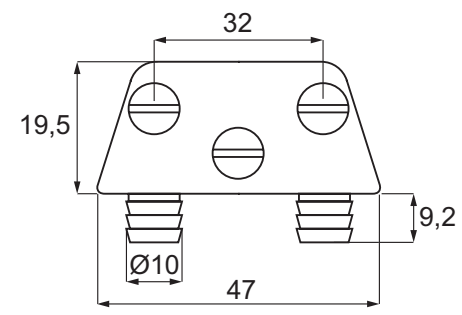

Apply 4 screws 4,0 mm

CORNER BLOCK 3600

CORNER BLOCK 3600

Material

Plastic outer housing. Zamak camfix inside

Item No.

Brown # 11.05.061

White # 11.05.060

Apply 2 screws 3,5 mm for the housing and 2 screws 4.0 mm for inner part

CORNER BLOCK "STRONG" - SCREW ON TYPE

CORNER BLOCK "STRONG" - SCREW ON TYPE

Material
 Zamak outer housing
 Premounted steel screw
 Steel part inner
 Apply 4 screws 4 mm

Item No. # 11.05.036

CORNER BLOCK "KNOCK IN TYPE"

CORNER BLOCK "KNOCK IN TYPE"

Material
 Plastic outer housing with knock in dowles
 Zamak camfix inside / inner part plastic with 2 dowels

Item No.
 White # 11.05.020
 Brown # 11.05.025

Material
Zamak raw

Item No. # 11.05.100

METAL CORNER CLIP

METAL CORNER CLIP

Material
Steel. Bright zinc plated

Item No.

Size 21 x 38 x 28 mm # 24.09.010
Size 30 x 27 x 27 mm # 24.09.020