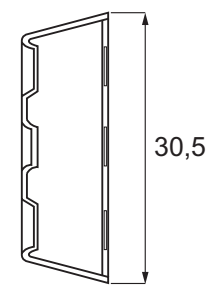

Apply 4 screws 4,0 mm

CORNER BLOCK 3600

CORNER BLOCK 3600

Material

Plastic outer housing. Zamak camfix inside

Item No.

Brown # 11.05.061

White # 11.05.060

Apply 2 screws 3,5 mm for the housing and 2 screws 4.0 mm for inner part

CORNER BLOCK "STRONG" - SCREW ON TYPE

CORNER BLOCK "STRONG" - SCREW ON TYPE

Material
 Zamak outer housing
 Premounted steel screw
 Steel part inner
 Apply 4 screws 4 mm

Item No. # 11.05.036

CORNER BLOCK "KNOCK IN TYPE"

CORNER BLOCK "KNOCK IN TYPE"

Material
 Plastic outer housing with knock in dowles
 Zamak camfix inside / inner part plastic with 2 dowels

Item No.
 White # 11.05.020
 Brown # 11.05.025

Material
Zamak raw

Item No. # 11.05.100

METAL CORNER CLIP

METAL CORNER CLIP

Material
Steel. Bright zinc plated

Item No.

Size 21 x 38 x 28 mm # 24.09.010
Size 30 x 27 x 27 mm # 24.09.020