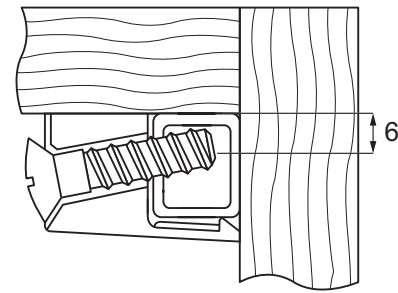

CORNER BLOCK 3554 - SCREW ON TYPE

- high quality furniture fittings

CORNER BLOCK 3554 - SCREW ON TYPE

Material

Plastic outer housing. Inner part BZP

Item No.

Brown. Inner part BZP # 11.05.028

White. Inner part BZP # 11.05.033

Apply 4 screws 4,0 mm

CORNER BLOCK 3600

CORNER BLOCK 3600

Material

Plastic outer housing. Zamak camfix inside

Item No.

Brown # 11.05.061

White # 11.05.060

Apply 2 screws 3,5 mm for the housing and 2 screws 4.0 mm for inner part

CORNER BLOCK "STRONG" - SCREW ON TYPE

CORNER BLOCK "STRONG" - SCREW ON TYPE

Material
 Zamak outer housing
 Premounted steel screw
 Steel part inner
 Apply 4 screws 4 mm

Item No. # 11.05.036

CORNER BLOCK "KNOCK IN TYPE"

CORNER BLOCK "KNOCK IN TYPE"

Material
 Plastic outer housing with knock in dowles
 Zamak camfix inside / inner part plastic with 2 dowels

Item No.
 White # 11.05.020
 Brown # 11.05.025