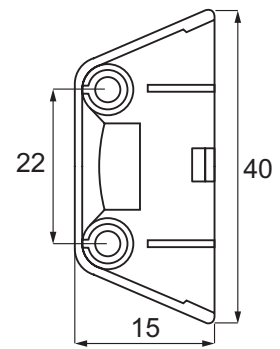

CORNER BLOCK "STRONG" - SCREW ON TYPE

Material
Zamak outer housing
Premounted steel screw
Steel part inner
Apply 4 screws 4 mm

Item No. # 11.05.036