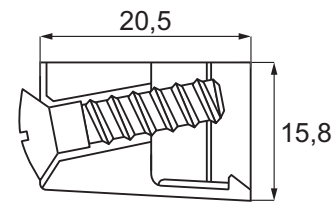

CORNER BLOCK 3554 - SCREW ON TYPE

- high quality furniture fittings

CORNER BLOCK 3554 - SCREW ON TYPE

Material

Plastic outer housing. Inner part BZP

Item No.

Brown. Inner part BZP # 11.05.028

White. Inner part BZP # 11.05.033

Apply 4 screws 4,0 mm

CORNER BLOCK 3600

CORNER BLOCK 3600

Material

Plastic outer housing. Zamak camfix inside

Item No.

Brown # 11.05.061

White # 11.05.060

Apply 2 screws 3,5 mm for the housing and 2 screws 4.0 mm for inner part

CORNER BLOCK "STRONG" - SCREW ON TYPE

CORNER BLOCK "STRONG" - SCREW ON TYPE

Material
 Zamak outer housing
 Premounted steel screw
 Steel part inner
 Apply 4 screws 4 mm

Material
Zamak raw

Item No. # 11.05.100

METAL CORNER CLIP

METAL CORNER CLIP

Material
Steel. Bright zinc plated

Item No.

Size 21 x 38 x 28 mm # 24.09.010
Size 30 x 27 x 27 mm # 24.09.020