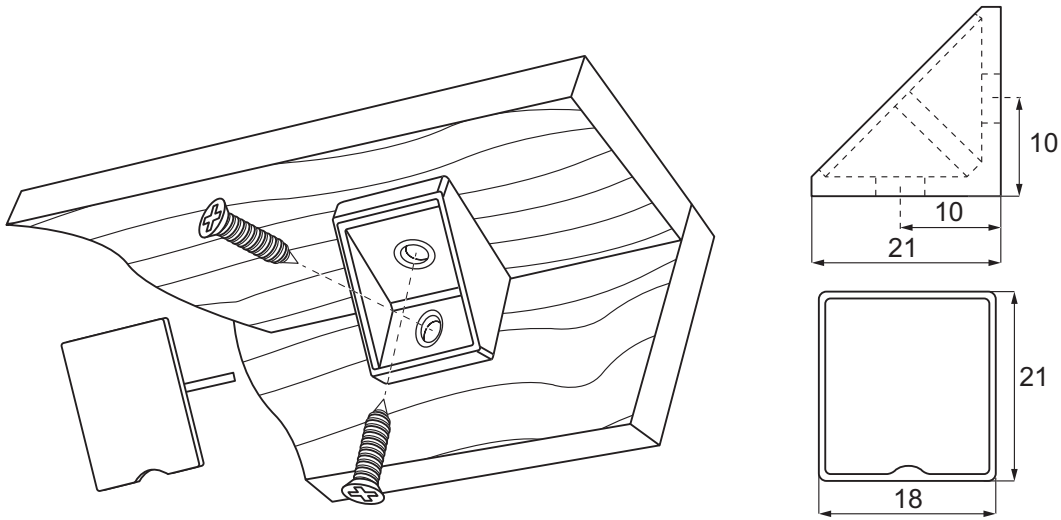

CORNERFIX NO. 100 W/COVER

- high quality furniture fittings

CORNERFIX NO. 100 W/COVER

Material
Plastic

Apply 2 screws 4 mm

Item No.

White	# 11.05.200
Dark brown (RAL 8017)	# 11.05.210
Light brown (RAL 8001)	# 11.05.220
Black	# 11.05.240

CORNERFIX NO. 200 W/COVER

CORNERFIX NO. 200 W/COVER

Material
Plastic

Apply 4 screws 4 mm

Item No.

Light brown (RAL 8001)	# 11.05.110
Dark brown (RAL 8017)	# 11.05.120
Ivory	# 11.05.130
White	# 11.05.140
Black	# 11.05.150