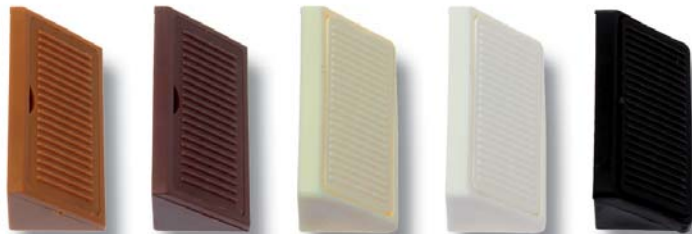

CORNERFIX NO. 200 W/COVER

CORNERFIX NO. 200 W/COVER

Material
Plastic

Apply 4 screws 4 mm

Item No.

| | |
|------------------------|-------------|
| Light brown (RAL 8001) | # 11.05.110 |
| Dark brown (RAL 8017) | # 11.05.120 |
| Ivory | # 11.05.130 |
| White | # 11.05.140 |
| Black | # 11.05.150 |