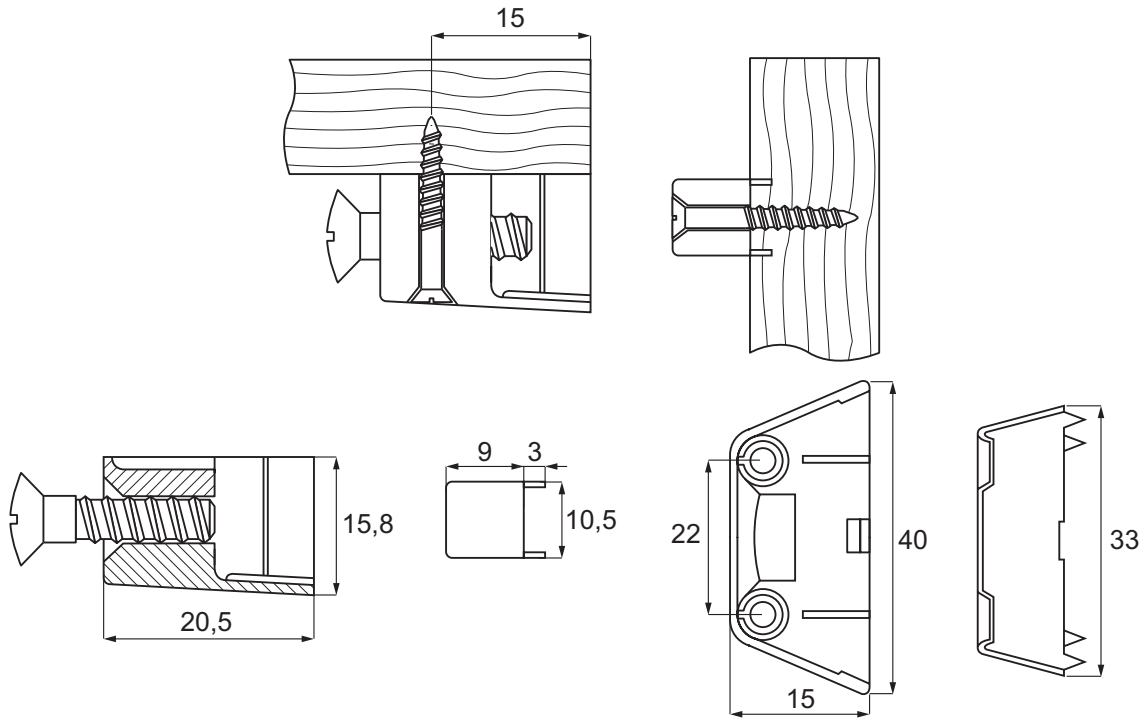

CORNER BLOCK 3554 - SCREW ON TYPE

- high quality furniture fittings

CORNER BLOCK 3554 - SCREW ON TYPE

Material

Plastic outer housing. Inner part BZP

Item No.

Brown. Inner part BZP # 11.05.028

White. Inner part BZP # 11.05.033

Apply 4 screws 4,0 mm

CORNER BLOCK 3600

CORNER BLOCK 3600

Material

Plastic outer housing. Zamak camfix inside

Item No.

Brown # 11.05.061

White # 11.05.060

Apply 2 screws 3,5 mm for the housing and 2 screws 4.0 mm for inner part

CORNER BLOCK "STRONG" - SCREW ON TYPE

CORNER BLOCK "STRONG" - SCREW ON TYPE

Material
 Zamak outer housing
 Premounted steel screw
 Steel part inner
 Apply 4 screws 4 mm

Material
Zamak raw

Item No. # 11.05.100

METAL CORNER CLIP

METAL CORNER CLIP

Material
Steel. Bright zinc plated

Item No.

Size 21 x 38 x 28 mm # 24.09.010
Size 30 x 27 x 27 mm # 24.09.020