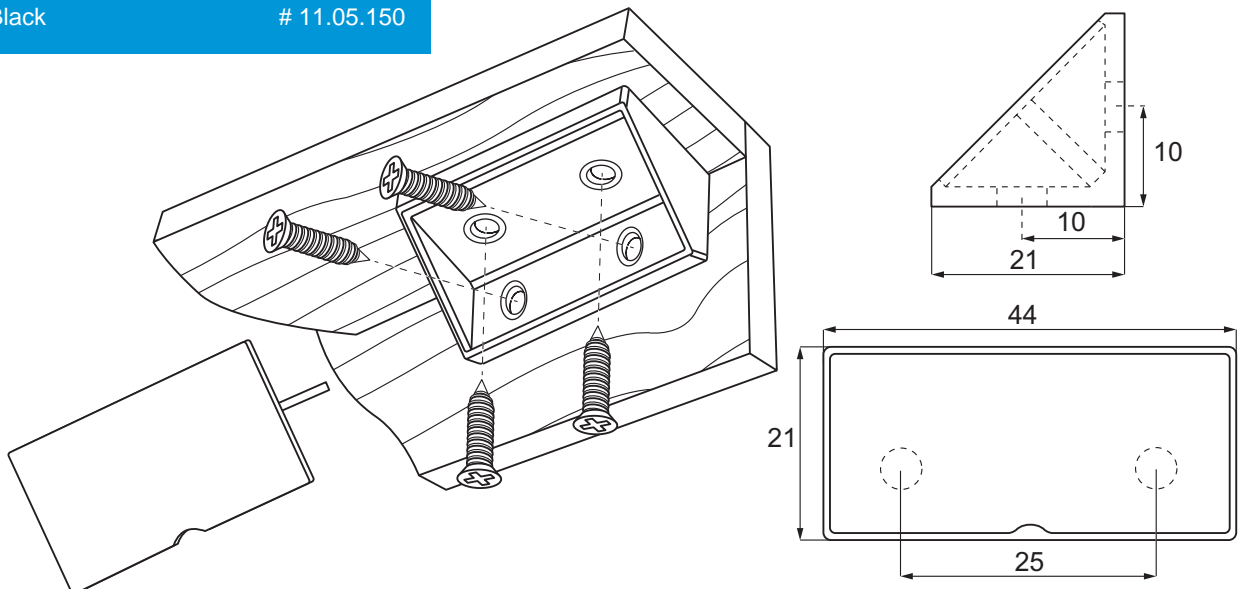

CORNERFIX NO. 100 W/COVER

- high quality furniture fittings

CORNERFIX NO. 100 W/COVER

Material
Plastic

Apply 2 screws 4 mm

Item No.

White	# 11.05.200
Dark brown (RAL 8017)	# 11.05.210
Light brown (RAL 8001)	# 11.05.220
Black	# 11.05.240

CORNERFIX NO. 200 W/COVER

CORNERFIX NO. 200 W/COVER

Material
Plastic

Apply 4 screws 4 mm

Item No.

Light brown (RAL 8001)	# 11.05.110
Dark brown (RAL 8017)	# 11.05.120
Ivory	# 11.05.130
White	# 11.05.140
Black	# 11.05.150