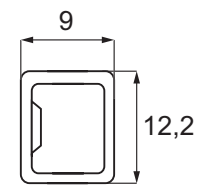

CORNER BLOCK 3554 - SCREW ON TYPE

- high quality furniture fittings

CORNER BLOCK 3554 - SCREW ON TYPE

Material

Plastic outer housing. Inner part BZP

Item No.

Brown. Inner part BZP # 11.05.028

White. Inner part BZP # 11.05.033

Apply 4 screws 4,0 mm

CORNER BLOCK 3600

CORNER BLOCK 3600

Material

Plastic outer housing. Zamak camfix inside

Item No.

Brown # 11.05.061

White # 11.05.060

Apply 2 screws 3,5 mm for the housing and 2 screws 4.0 mm for inner part

CORNER BLOCK "STRONG" - SCREW ON TYPE

CORNER BLOCK "STRONG" - SCREW ON TYPE

Material
 Zamak outer housing
 Premounted steel screw
 Steel part inner
 Apply 4 screws 4 mm

Material
Zamak raw

Item No. # 11.05.100

METAL CORNER CLIP

METAL CORNER CLIP

Material
Steel. Bright zinc plated

Item No.

Size 21 x 38 x 28 mm # 24.09.010
Size 30 x 27 x 27 mm # 24.09.020